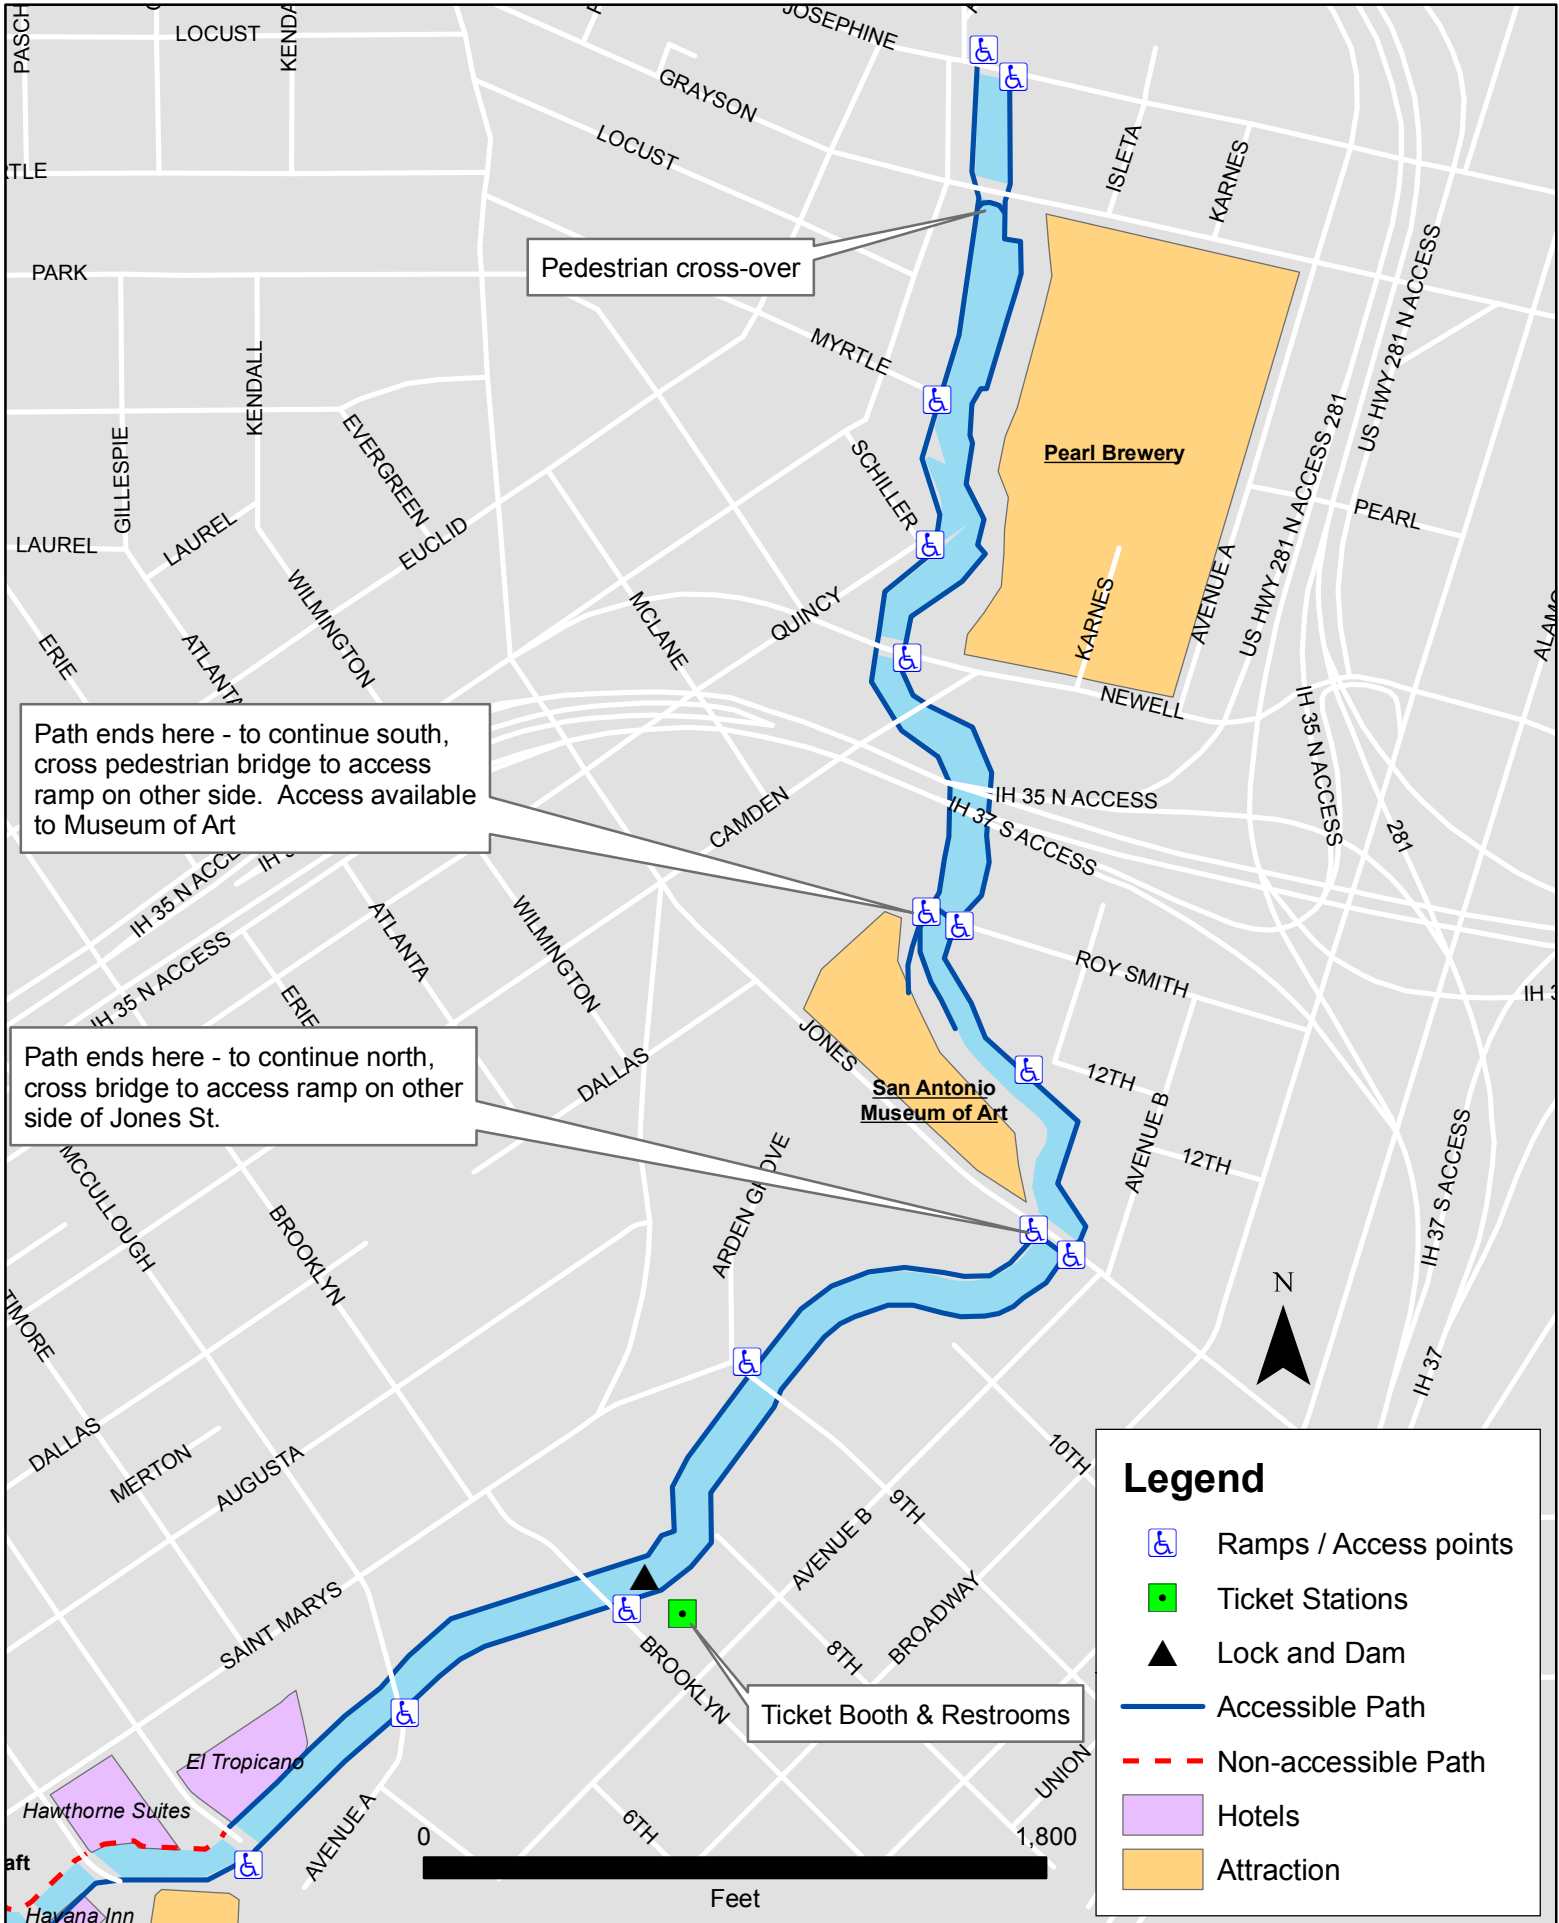

River Walk Map: Museum Reach

Pedestrian cross-over

Path ends here - to continue south, cross pedestrian bridge to access ramp on other side. Access available to Museum of Art

Path ends here - to continue north, cross bridge to access ramp on other side of Jones St.

Ticket Booth & Restrooms

Legend

- Ramps / Access points
- Ticket Stations
- Lock and Dam
- Accessible Path
- Non-accessible Path
- Hotels
- Attraction