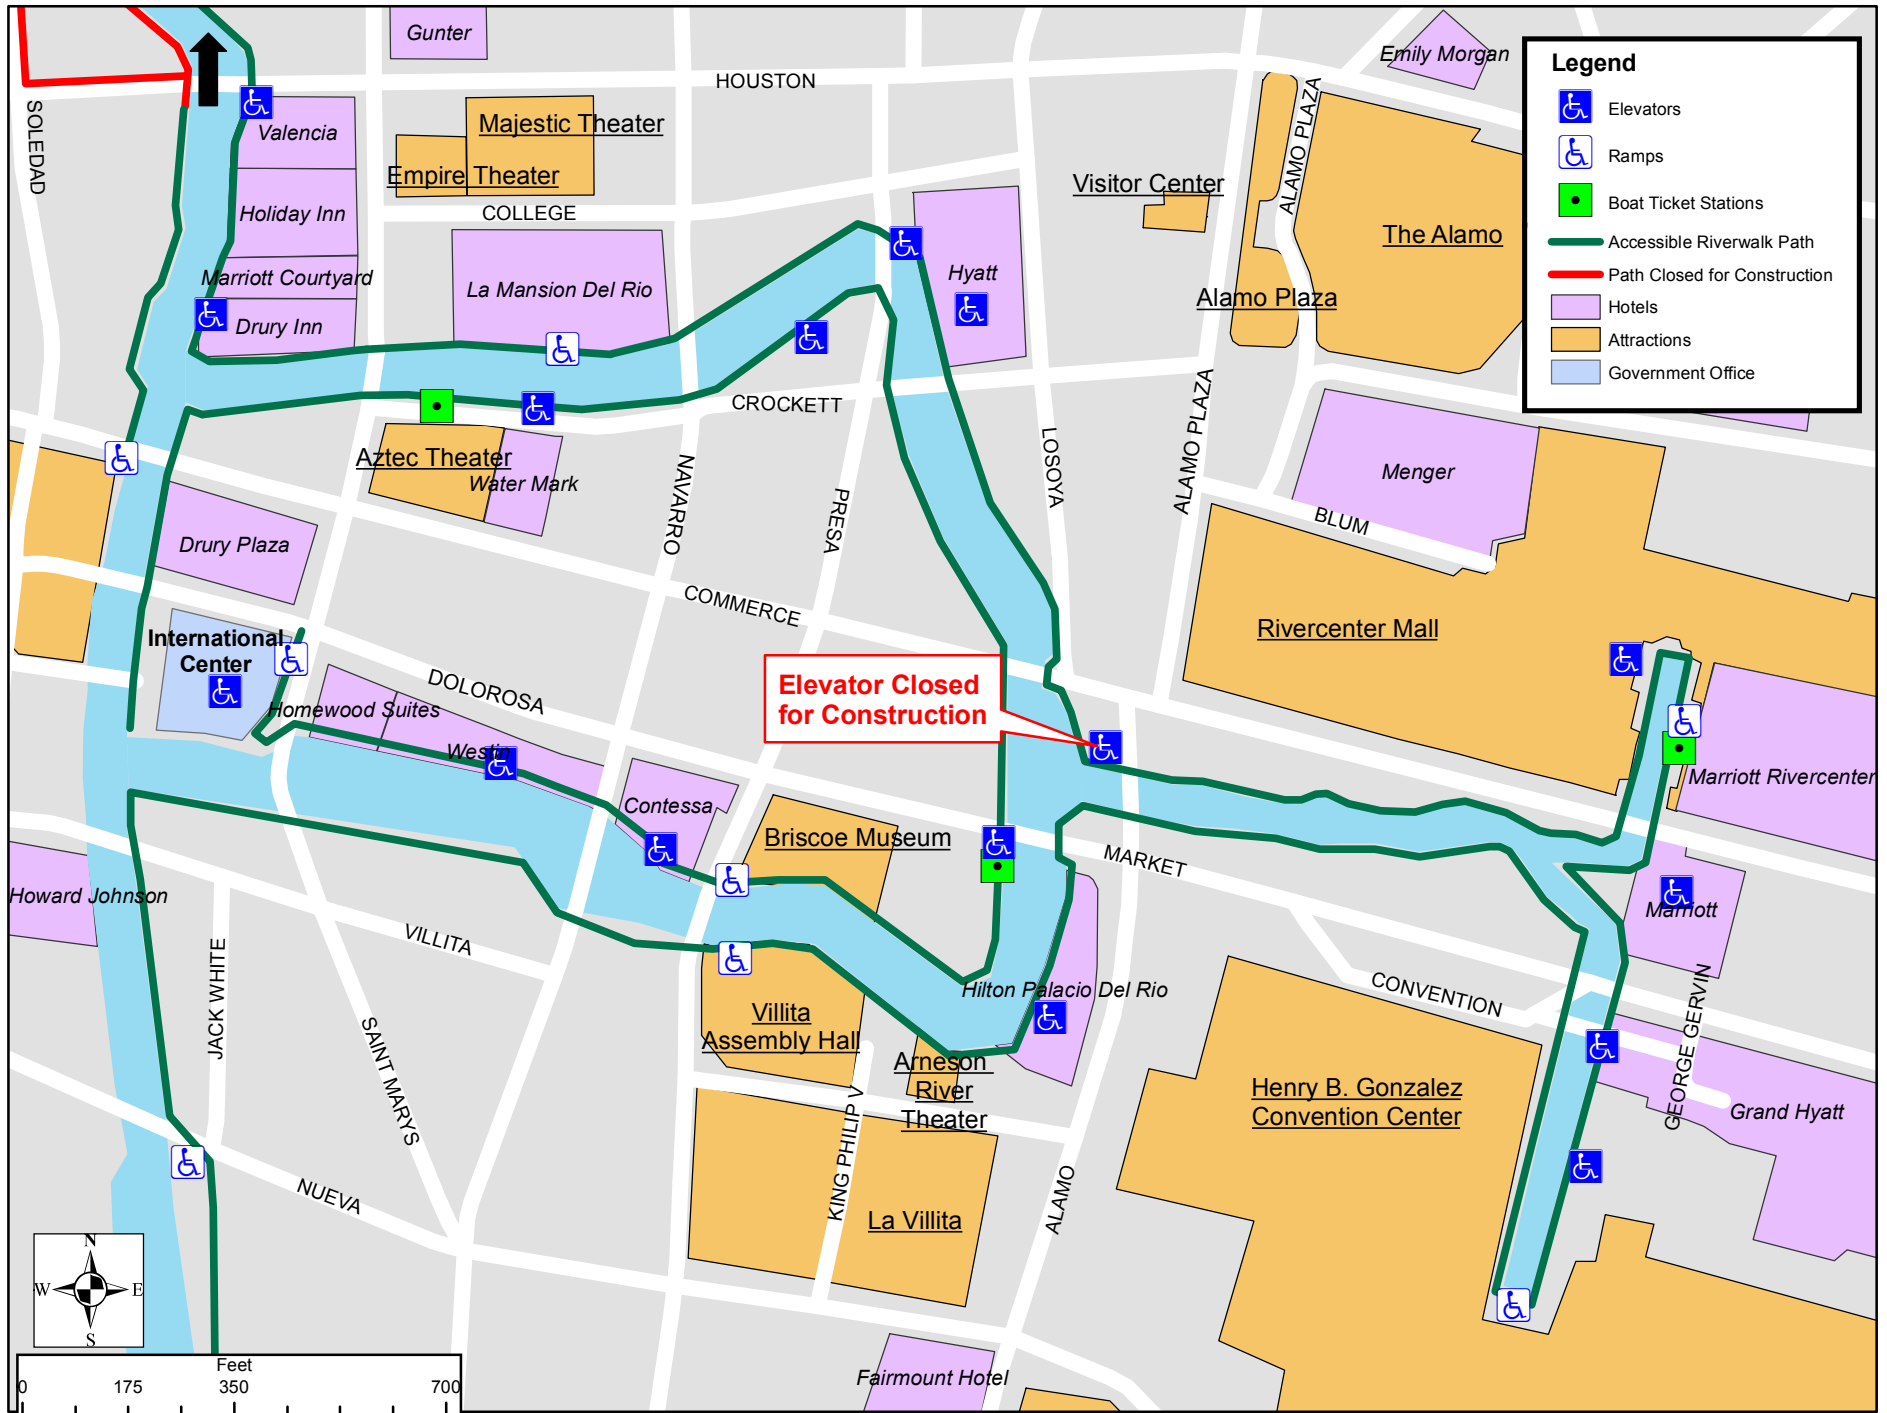

San Antonio River Walk - River Bend Section

River Walk continues north

Continues on other side

Downtown River Walk Map

Legend

- Elevators
- Ramp
- Boat Ticket Stations
- Accessible Riverwalk Path
- Steps
- Accessible Path Ends
- Not Wheelchair Accessible
- Path Closed for Construction
- Hotels
- Attractions