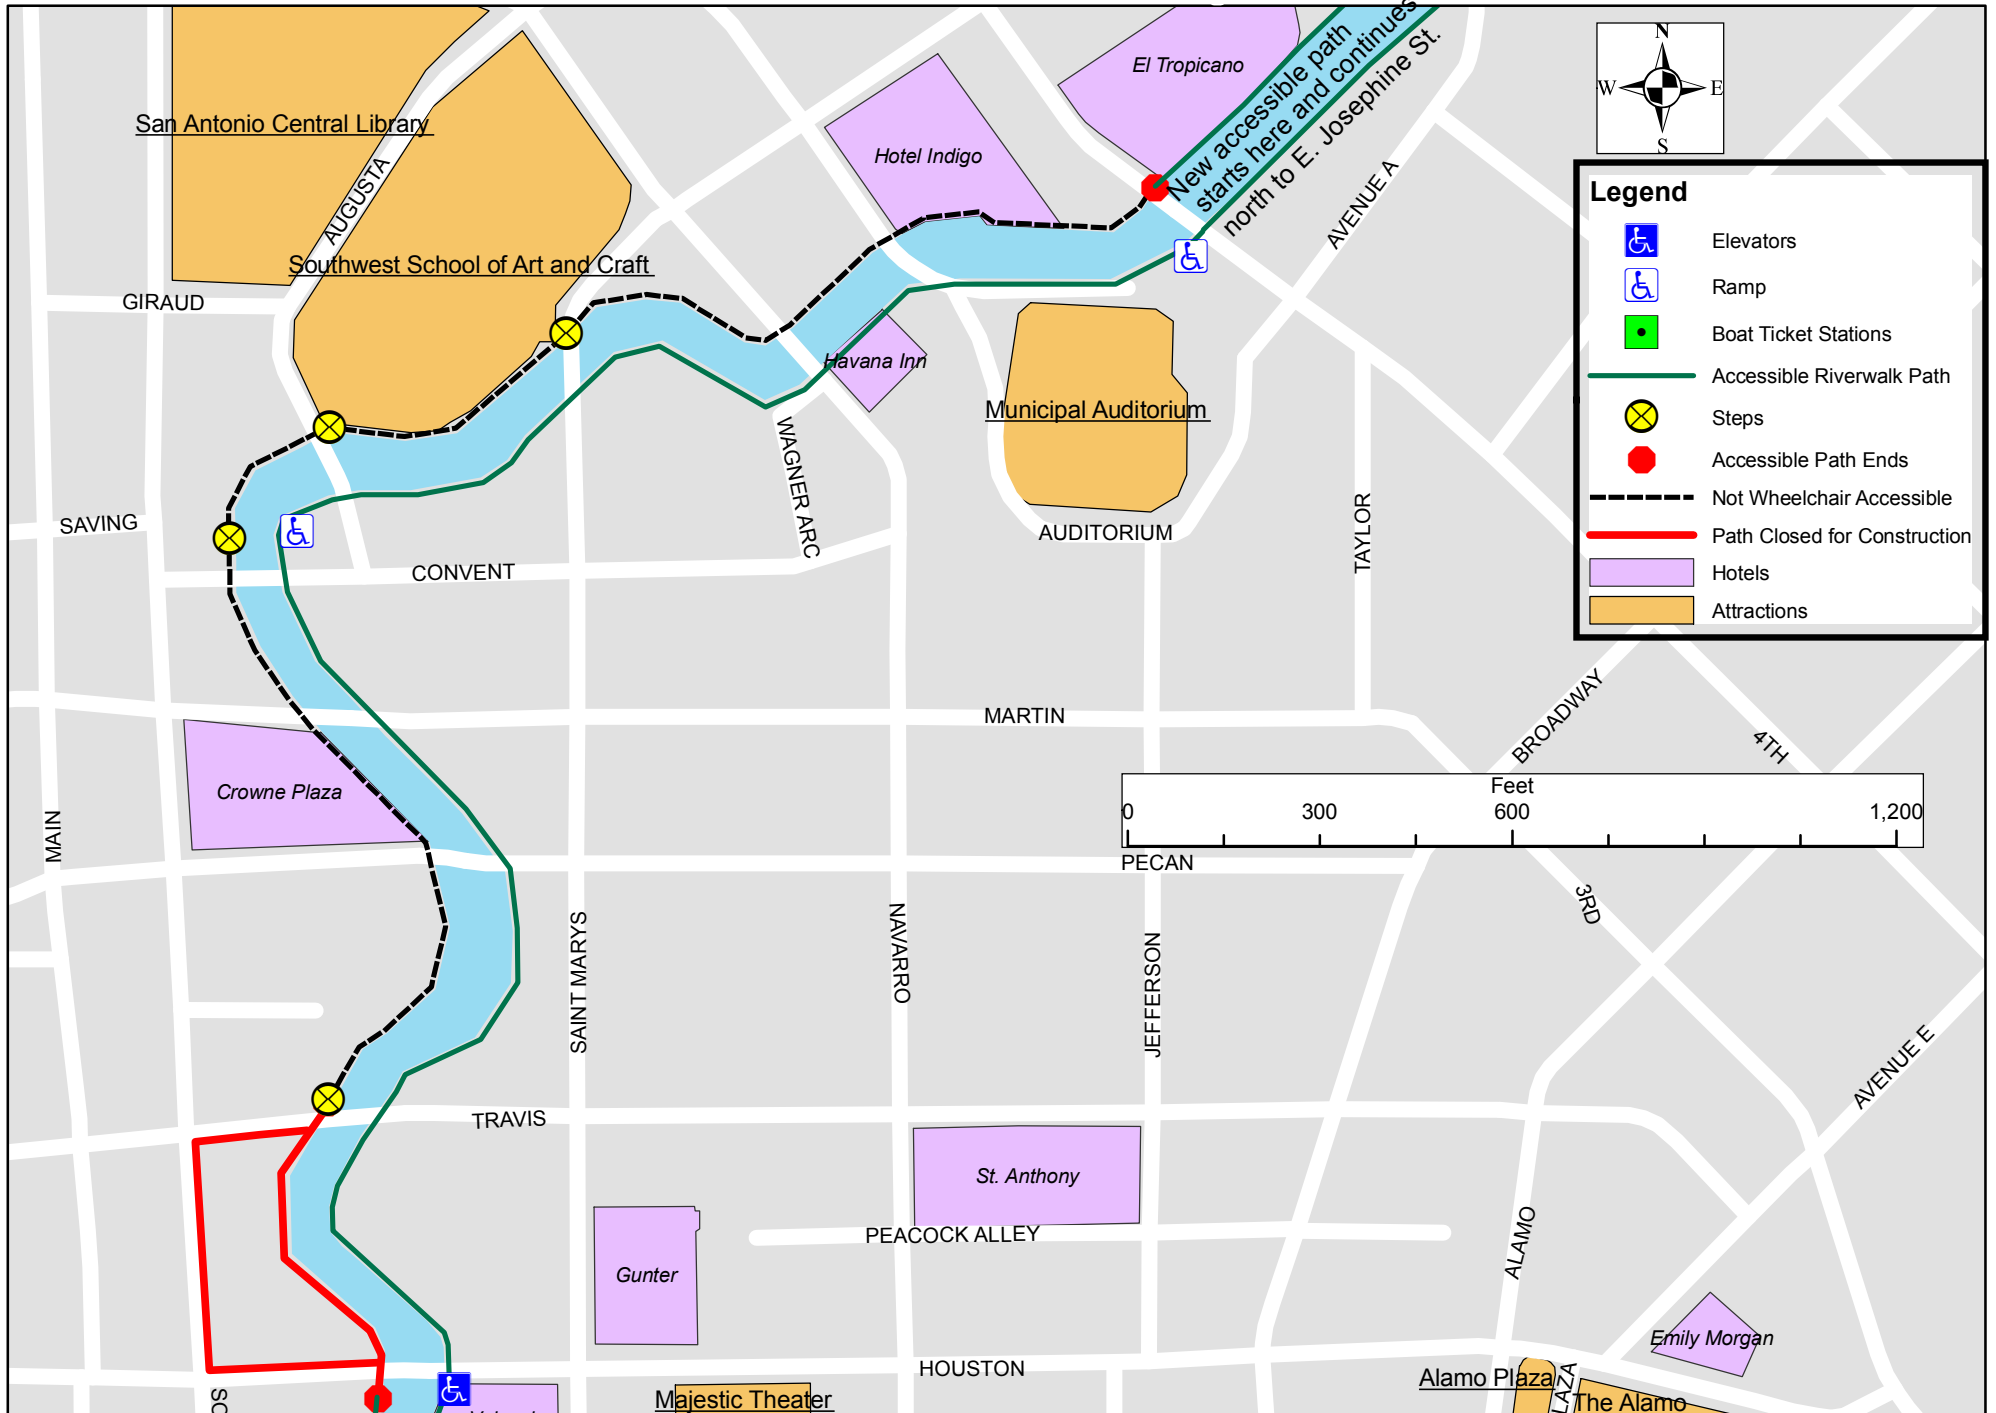

San Antonio River Walk - River Bend Section

River Walk continues north

Continues on other side

Downtown River Walk Map

Legend

- Elevators
- Ramp
- Boat Ticket Stations
- Accessible Riverwalk Path
- Steps
- Accessible Path Ends
- Not Wheelchair Accessible
- Path Closed for Construction
- Hotels
- Attractions