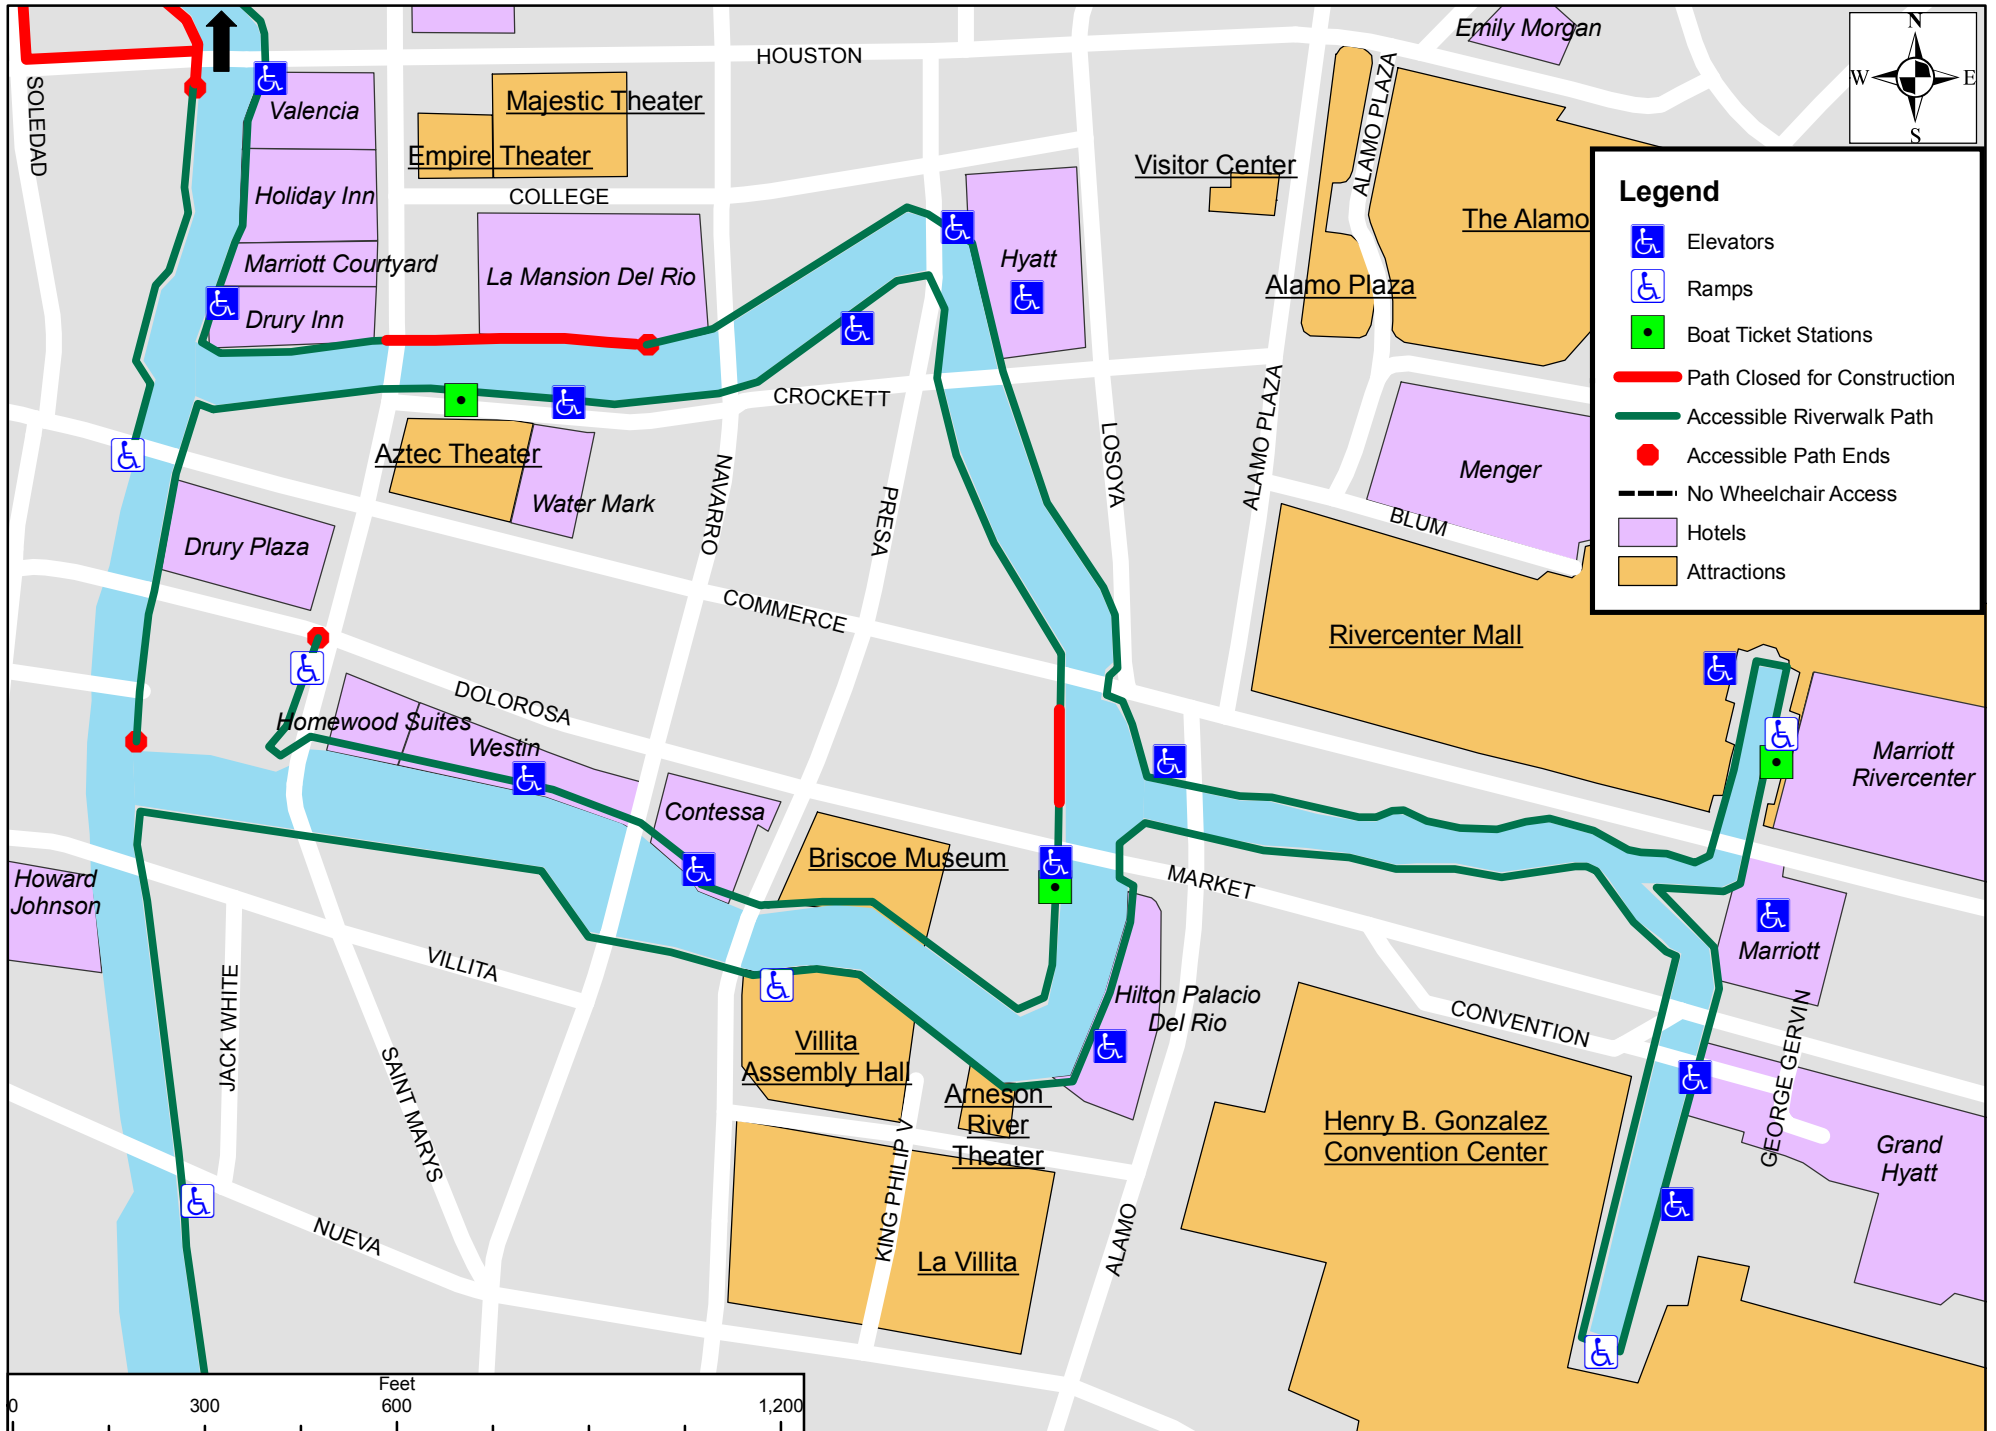

Downtown River Walk Map

Continues on other side

Continues on other side

Downtown River Walk Map

Legend

- Elevators
- Ramp
- Boat Ticket Stations
- Accessible Riverwalk Path
- Steps
- Accessible Path Ends
- Not Wheelchair Accessible
- Path Closed for Construction
- Hotels
- Attractions