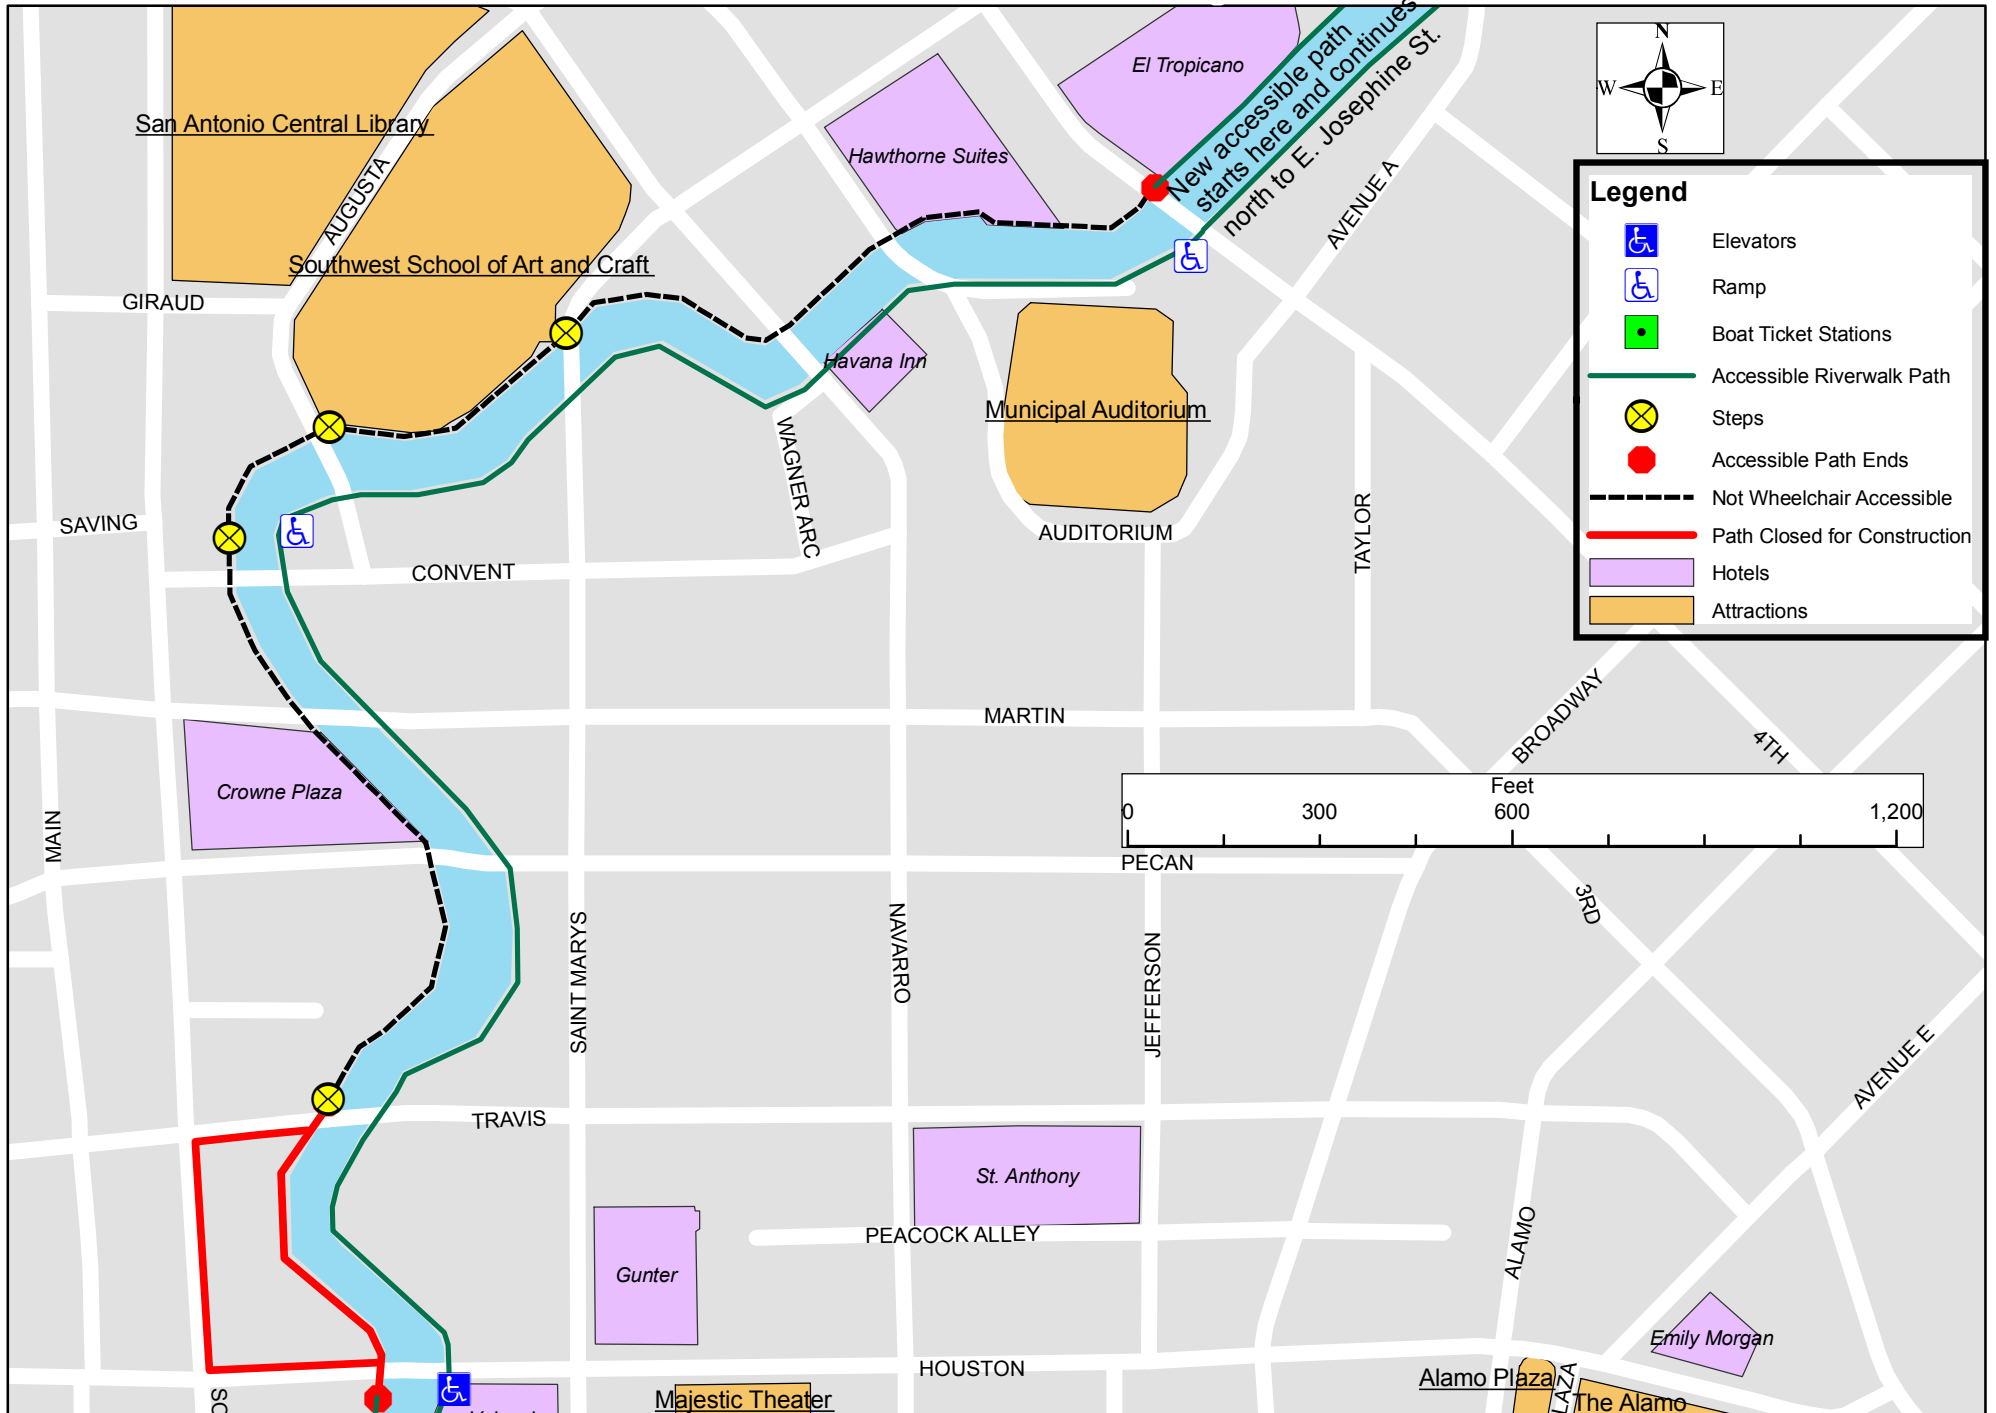

Downtown River Walk Map

Continues on other side

Continues on other side

Downtown River Walk Map

Legend

- Elevators
- Ramp
- Boat Ticket Stations
- Accessible Riverwalk Path
- Steps
- Accessible Path Ends
- Not Wheelchair Accessible
- Path Closed for Construction
- Hotels
- Attractions