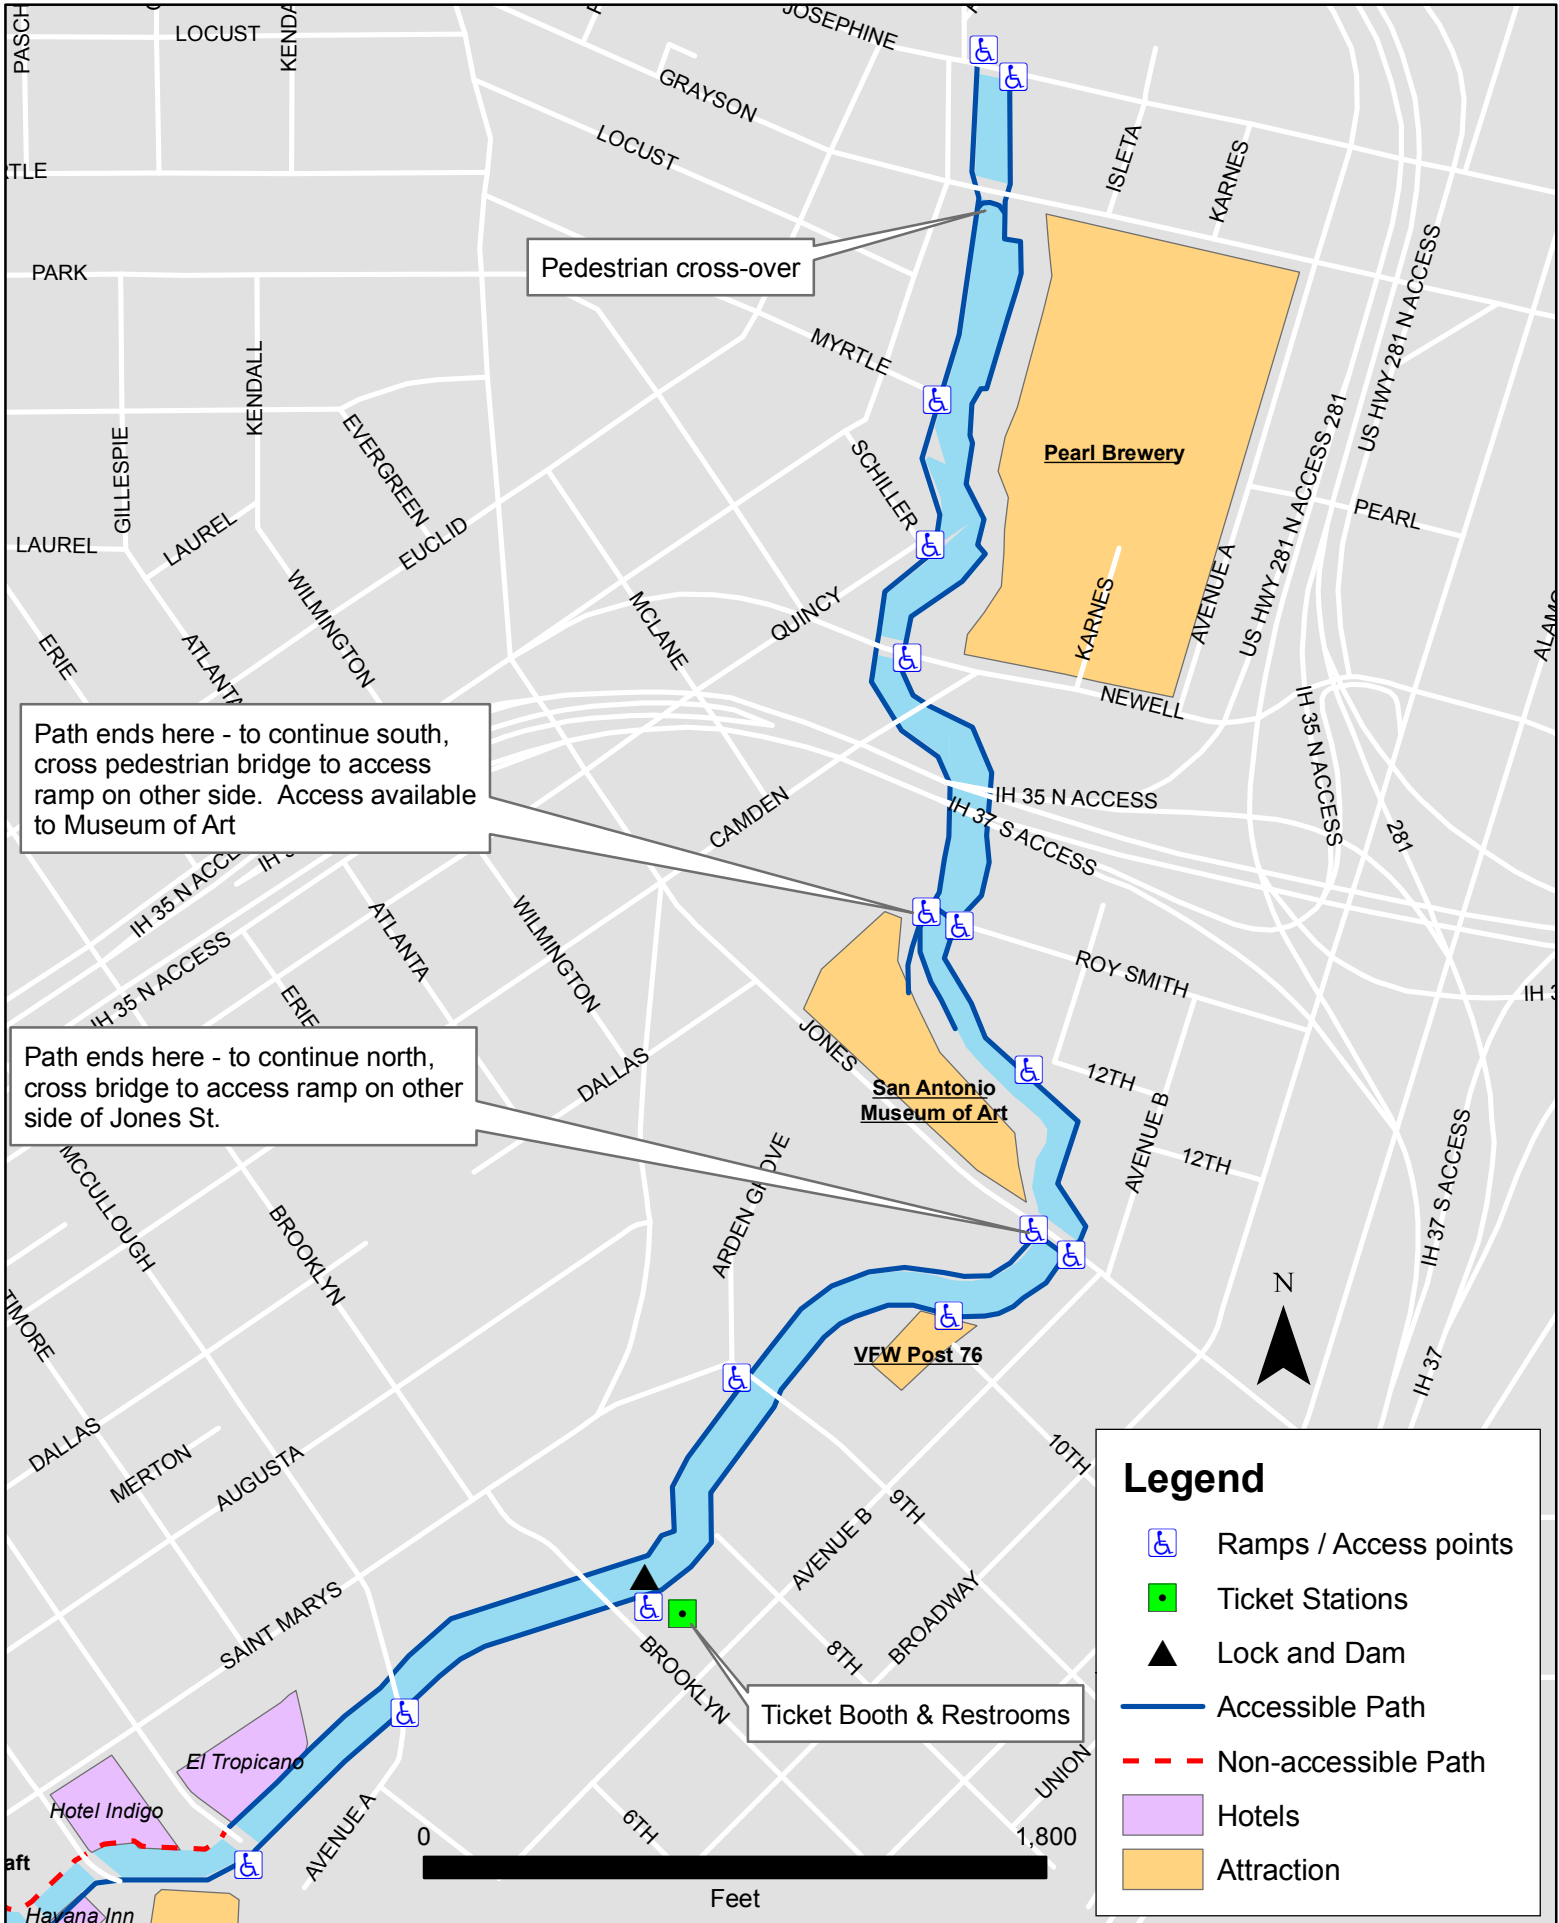

River Walk Map: Museum Reach

Pedestrian cross-over

Path ends here - to continue south, cross pedestrian bridge to access ramp on other side. Access available to Museum of Art

Path ends here - to continue north, cross bridge to access ramp on other side of Jones St.

Ticket Booth & Restrooms

Legend

- Ramps / Access points
- Ticket Stations
- Lock and Dam
- Accessible Path
- Non-accessible Path
- Hotels
- Attraction