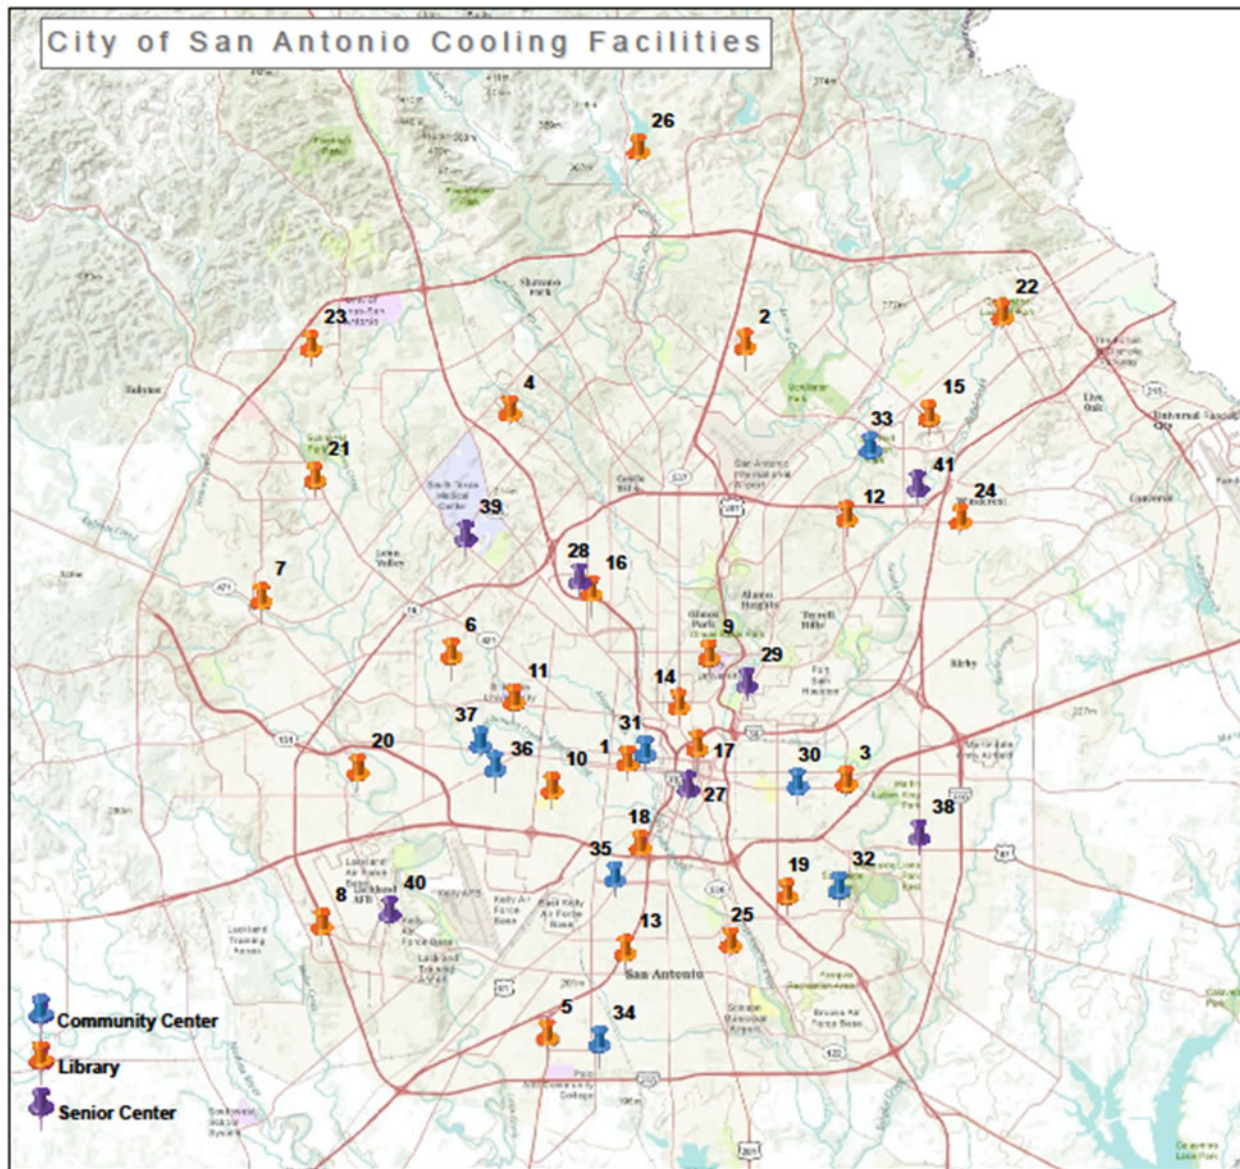

City of San Antonio Cooling Facilities

-  Community Center
-  Library
-  Senior Center

- 1 Bazan
- 2 Brook Hollow
- 3 Carver
- 4 Cody
- 5 Cortez
- 6 Forest Hills
- 7 Great Northwest
- 8 Johnston
- 9 Landa
- 10 Las Palmas
- 11 Memorial
- 12 Tobin
- 13 Pan American
- 14 San Pedro
- 15 Thousand Oaks
- 16 Westfall
- 17 Central
- 18 Collins Garden
- 19 McCreless
- 20 Guerra
- 21 Maverick
- 22 Semmes
- 23 Igo
- 24 Molly Pruitt
- 25 Mission
- 26 Parman
- 27 Commander's House
- 28 Granado SC
- 29 Lion's Field SC
- 30 Dawson SC
- 31 Tobin CC
- 32 Southside Lions CC
- 33 Hamilton CC
- 34 Ramirez CC
- 35 Palm Heights CC
- 36 Cuellar CC
- 37 Melendrez CC
- 38 District 2 SC
- 39 Bob Ross SC
- 40 Cortez SC
- 41 Northeast SC