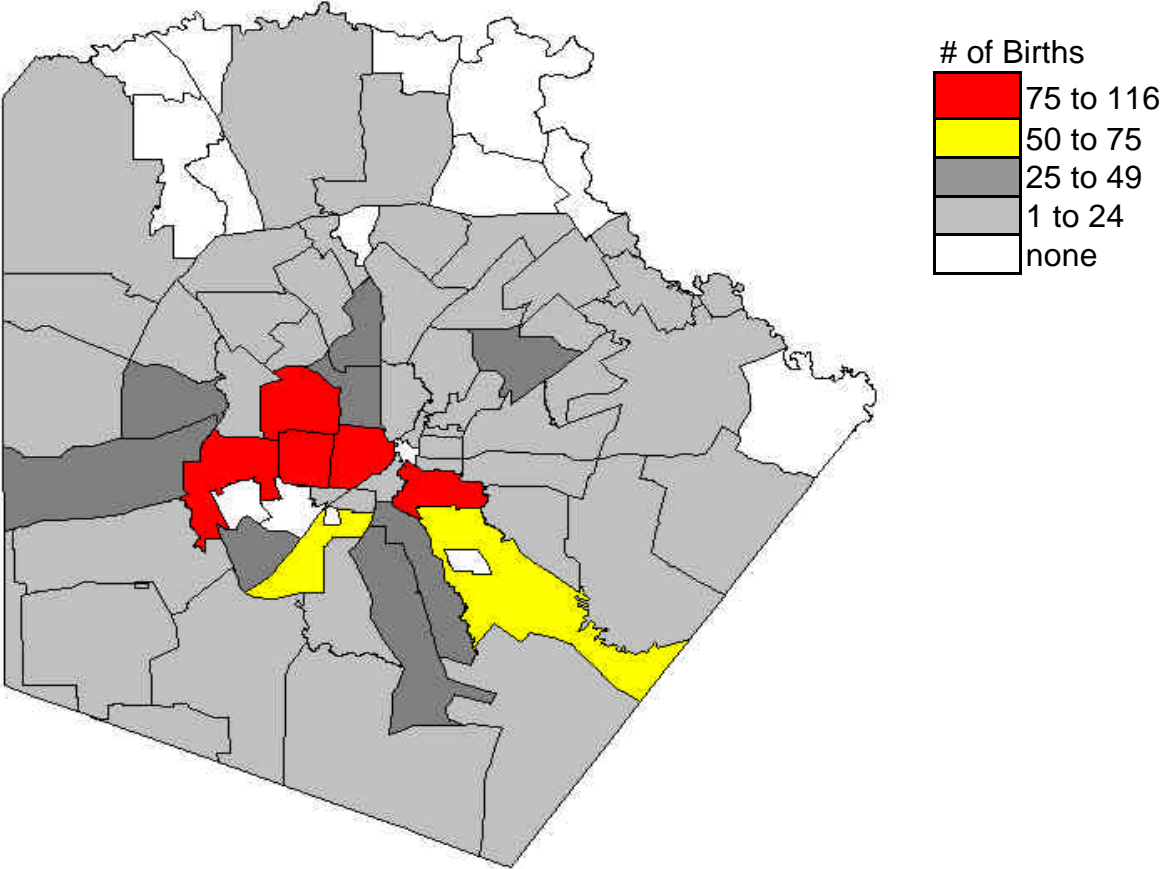

Bexar County 2006 Births to Mothers Ages < 18

Bexar County 2006 High Risk Births to mothers <22

689 Births to mothers with 2 or more children age <22
142 Births to mothers with 3 or more children age <22

See Appendix