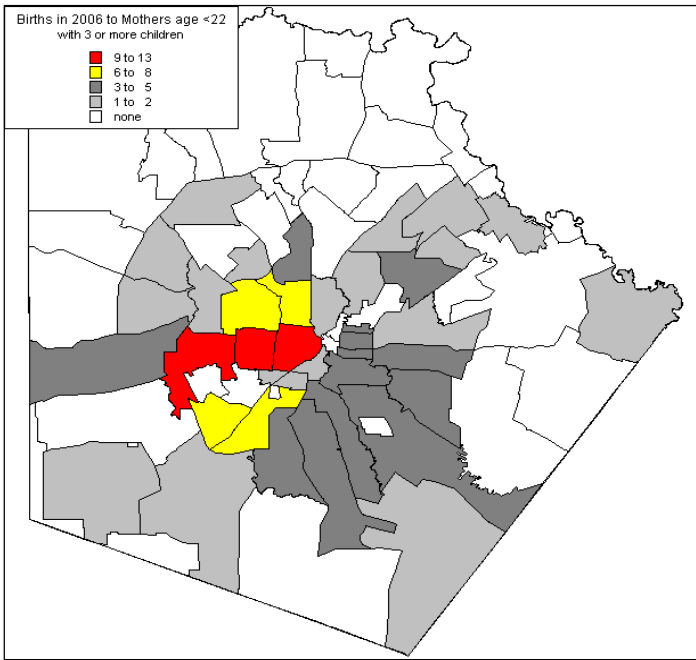

Bexar County 2006 Births to Mothers Ages < 18

Bexar County 2006 High Risk Births to mothers <22

689 Births to mothers with 2 or more children age <22
142 Births to mothers with 3 or more children age <22