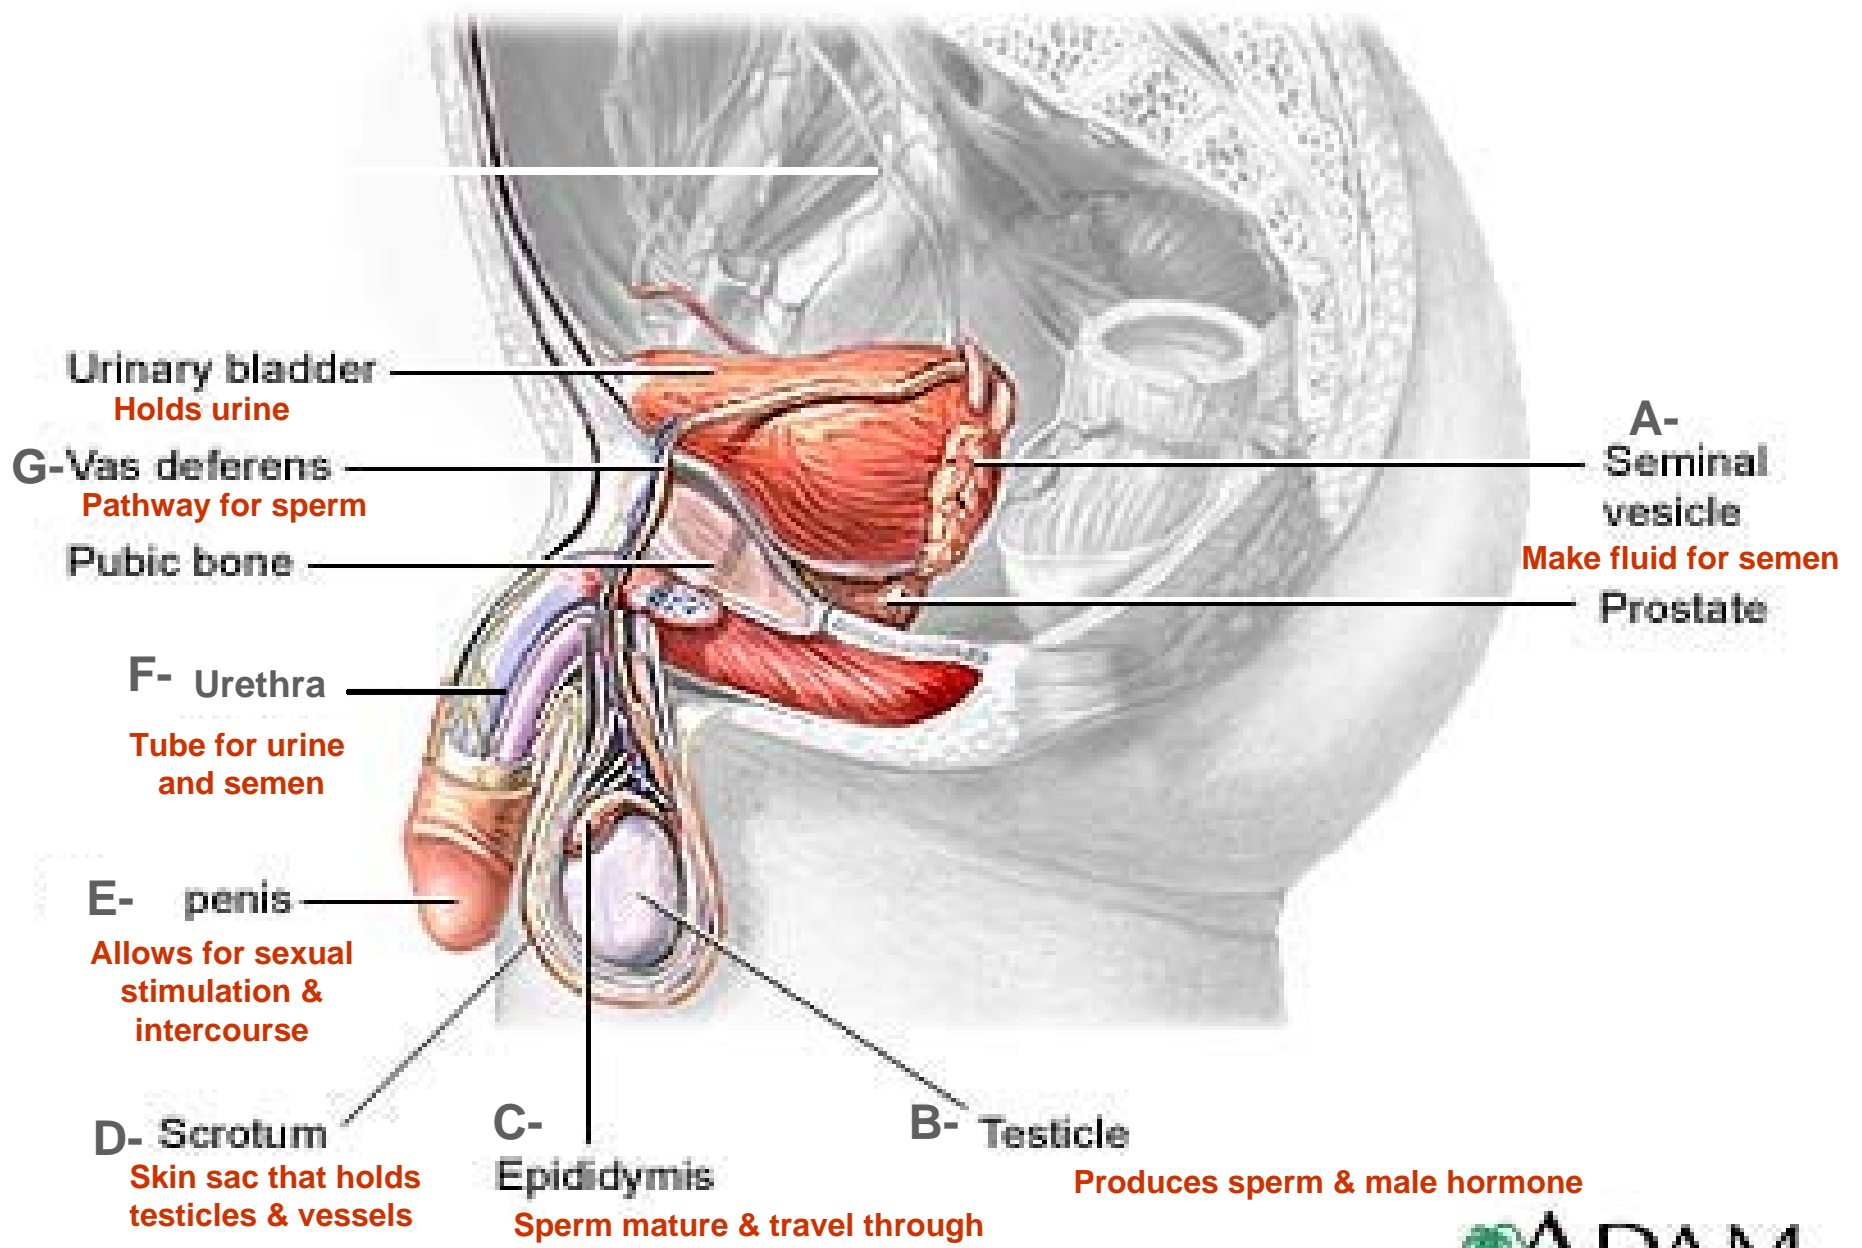

Male and Female Reproductive Anatomy

Male: Outside

Uncircumcised penis

Foreskin

Circumcised penis

Penis

Scrotum containing testicles

ADAM.

Female: Outside

Vulva

A- Urethra

Opening for passing urine

B- Vagina

Allows for flow of menstrual blood & sexual intercourse

Anus

Opening for passing feces

C- Clitoris

Sensitive bump allows for sexual stimulation

D- Labia majora

Large lips (with hair) protect vaginal area

E- Labia minora

Small lips (no hair) protect vaginal area