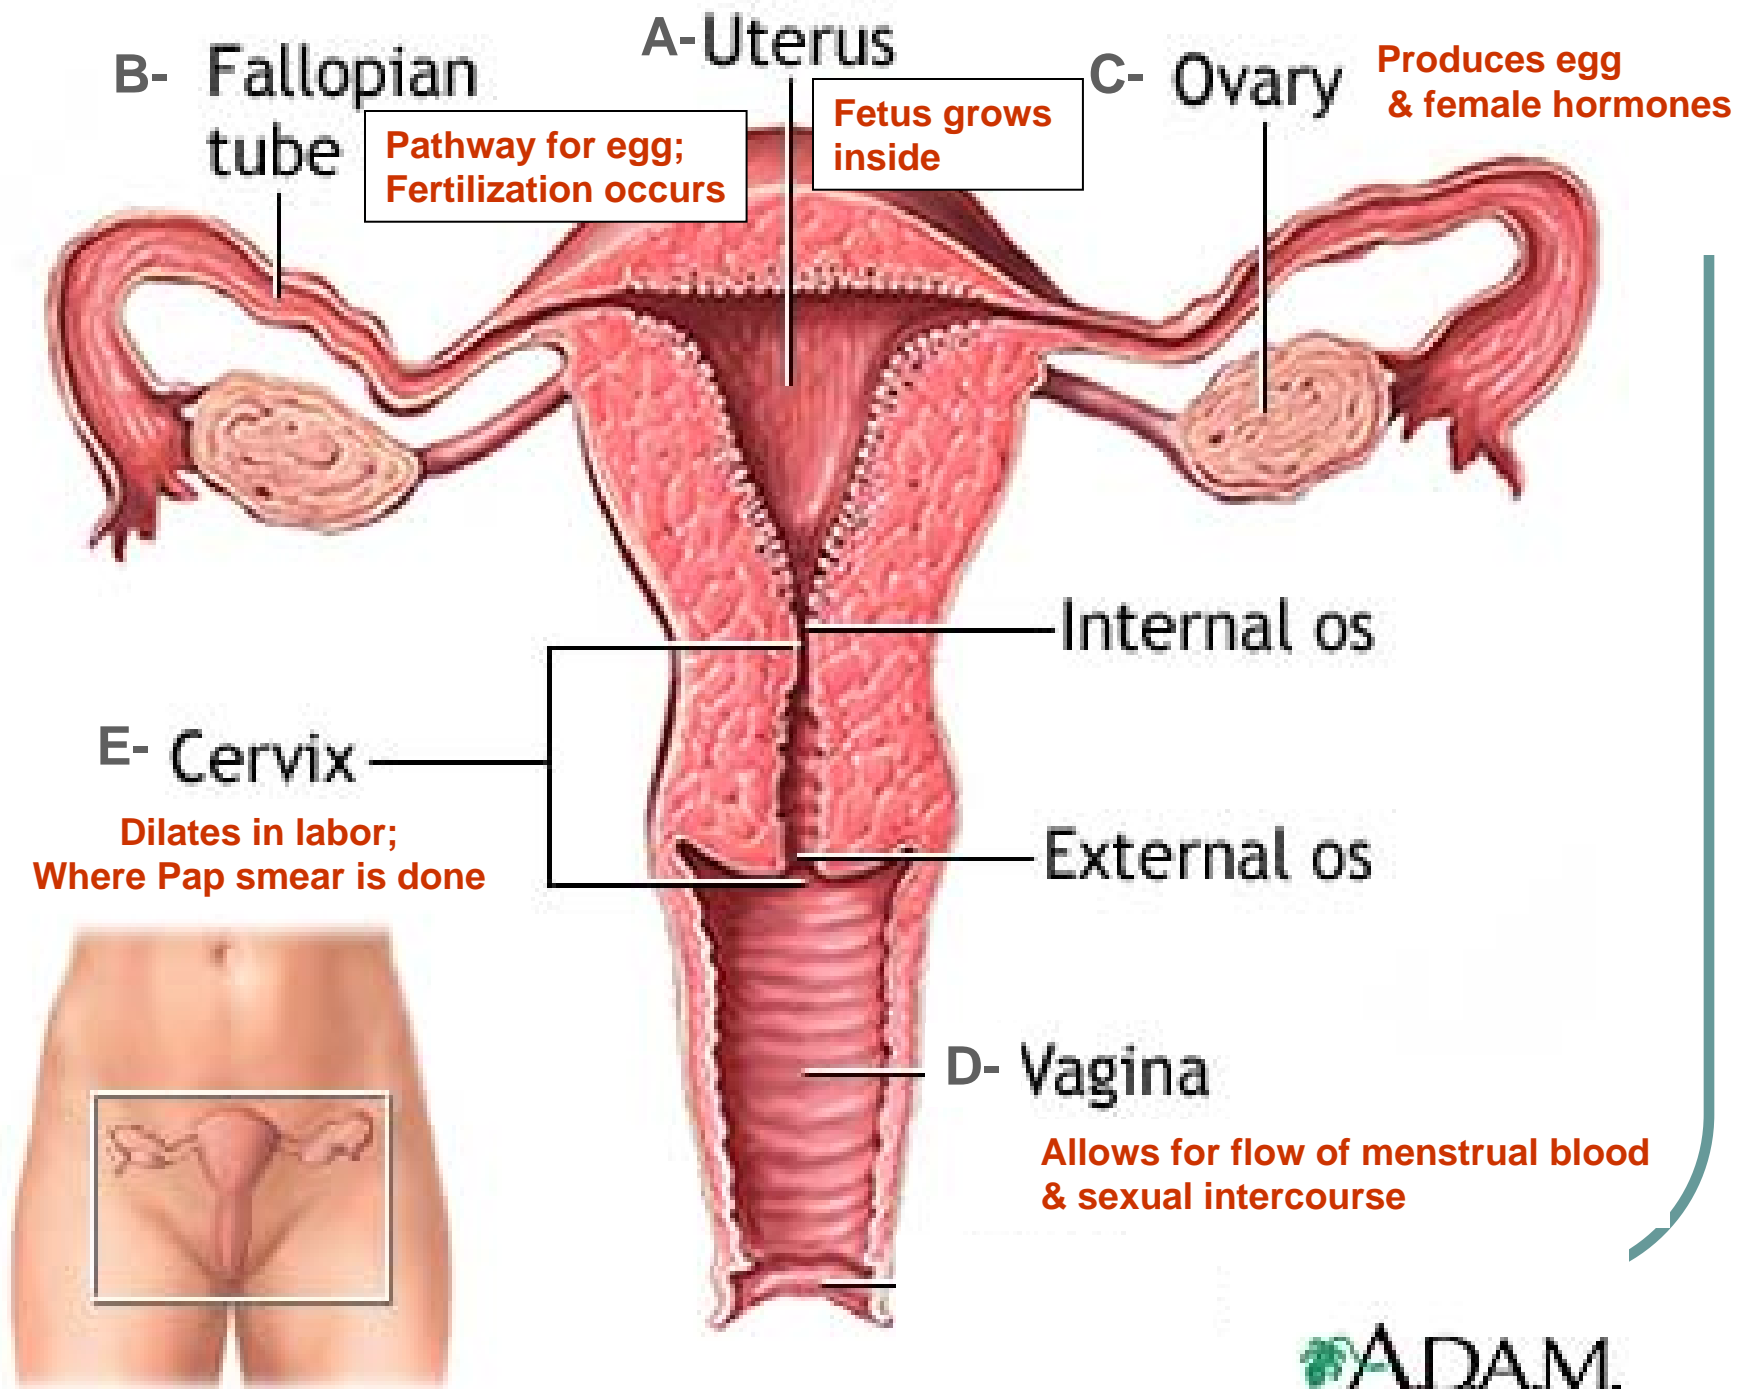

Male and Female Reproductive Anatomy

Male: Outside

Uncircumcised penis

Foreskin

Circumcised penis

Penis

Scrotum containing testicles

ADAM.

Female: Outside

Vulva

A- Urethra

Opening for passing urine

B- Vagina

Allows for flow of menstrual blood & sexual intercourse

Anus

Opening for passing feces

C- Clitoris

Sensitive bump allows for sexual stimulation

D- Labia majora

Large lips (with hair) protect vaginal area

E- Labia minora

Small lips (no hair) protect vaginal area