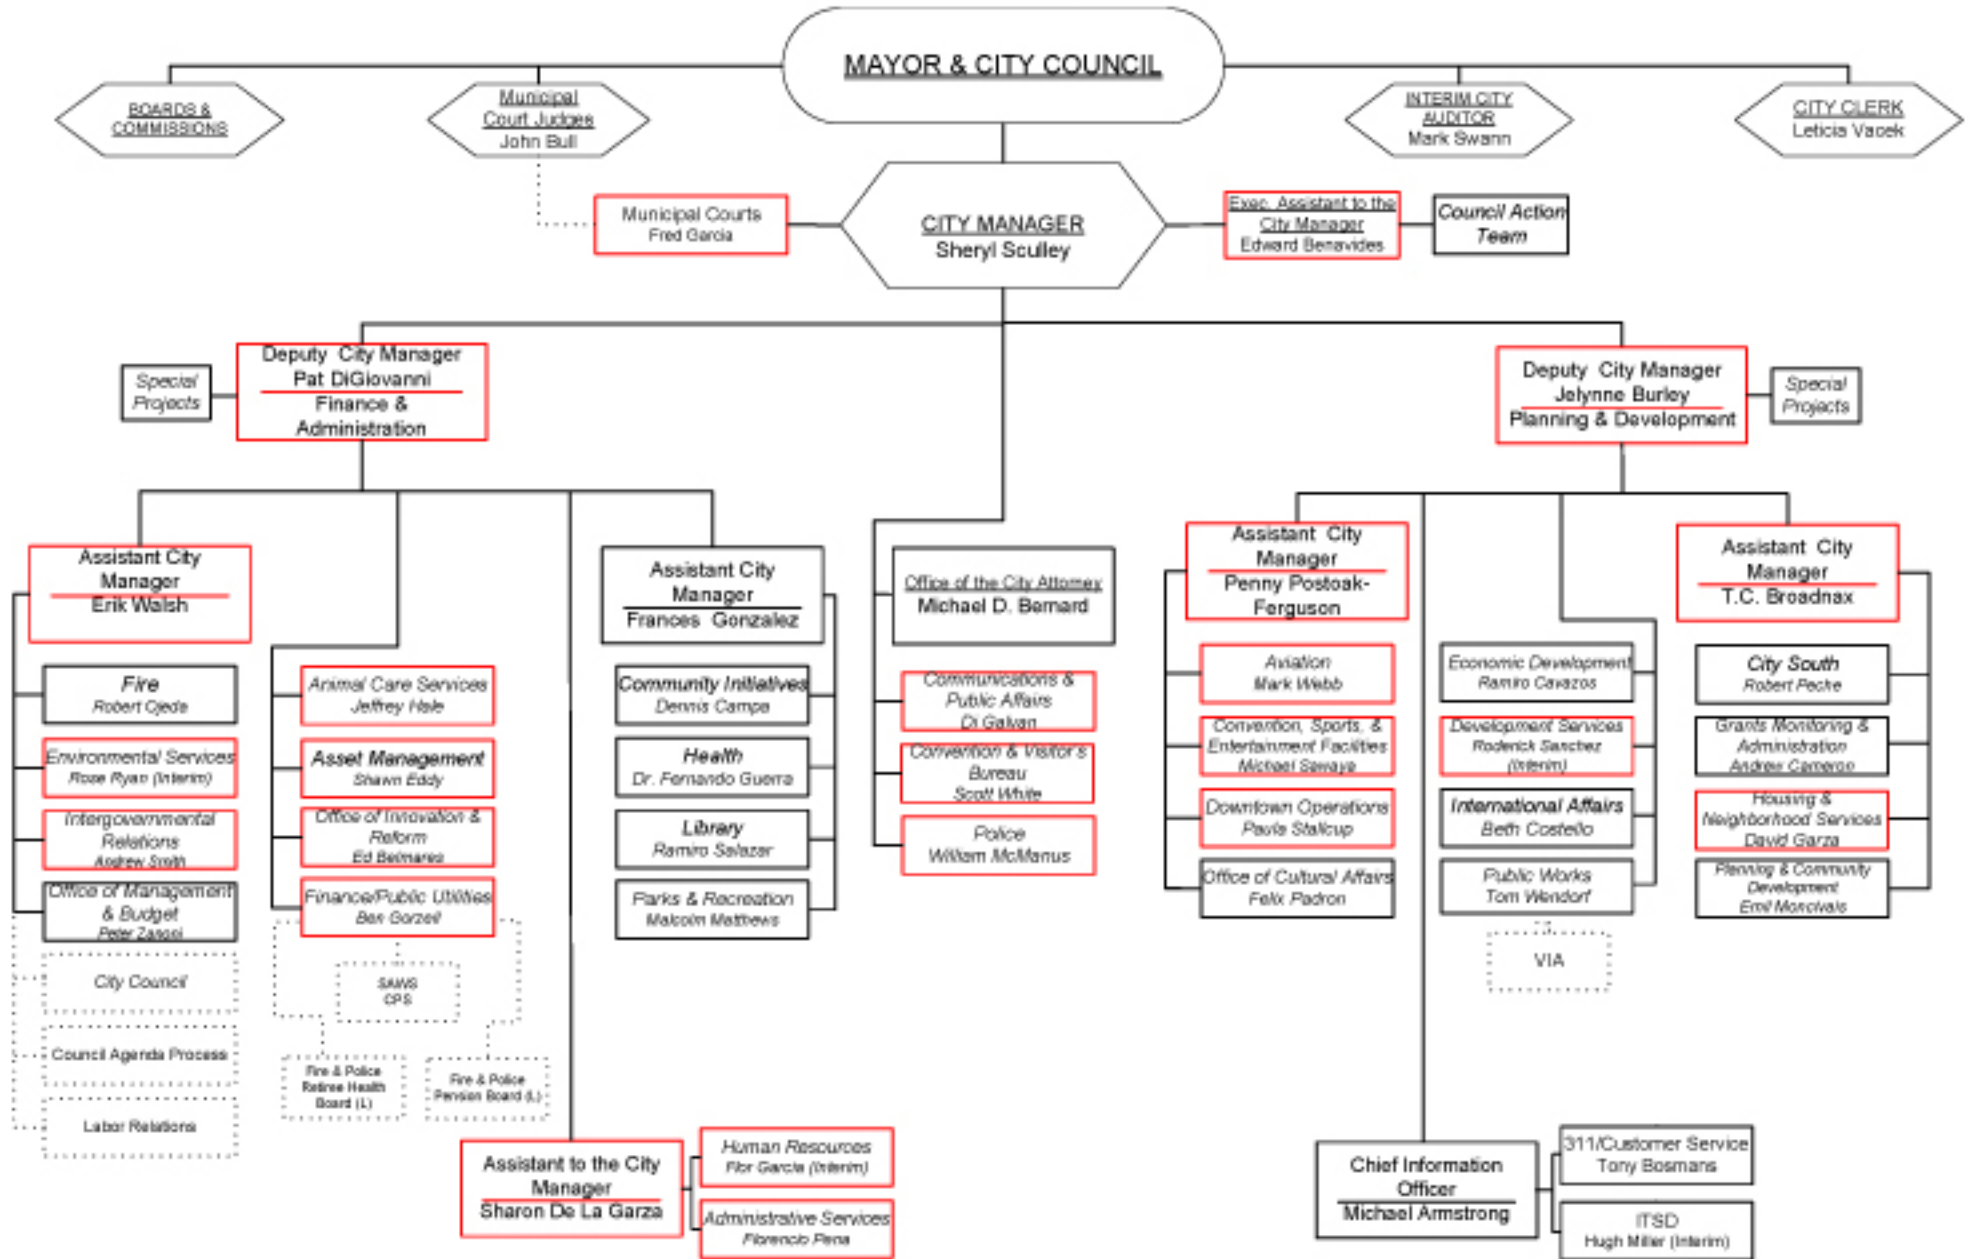

# CITIZENS OF SAN ANTONIO

Departments in red reflect appointments made by City Manager Sheryl Sculley