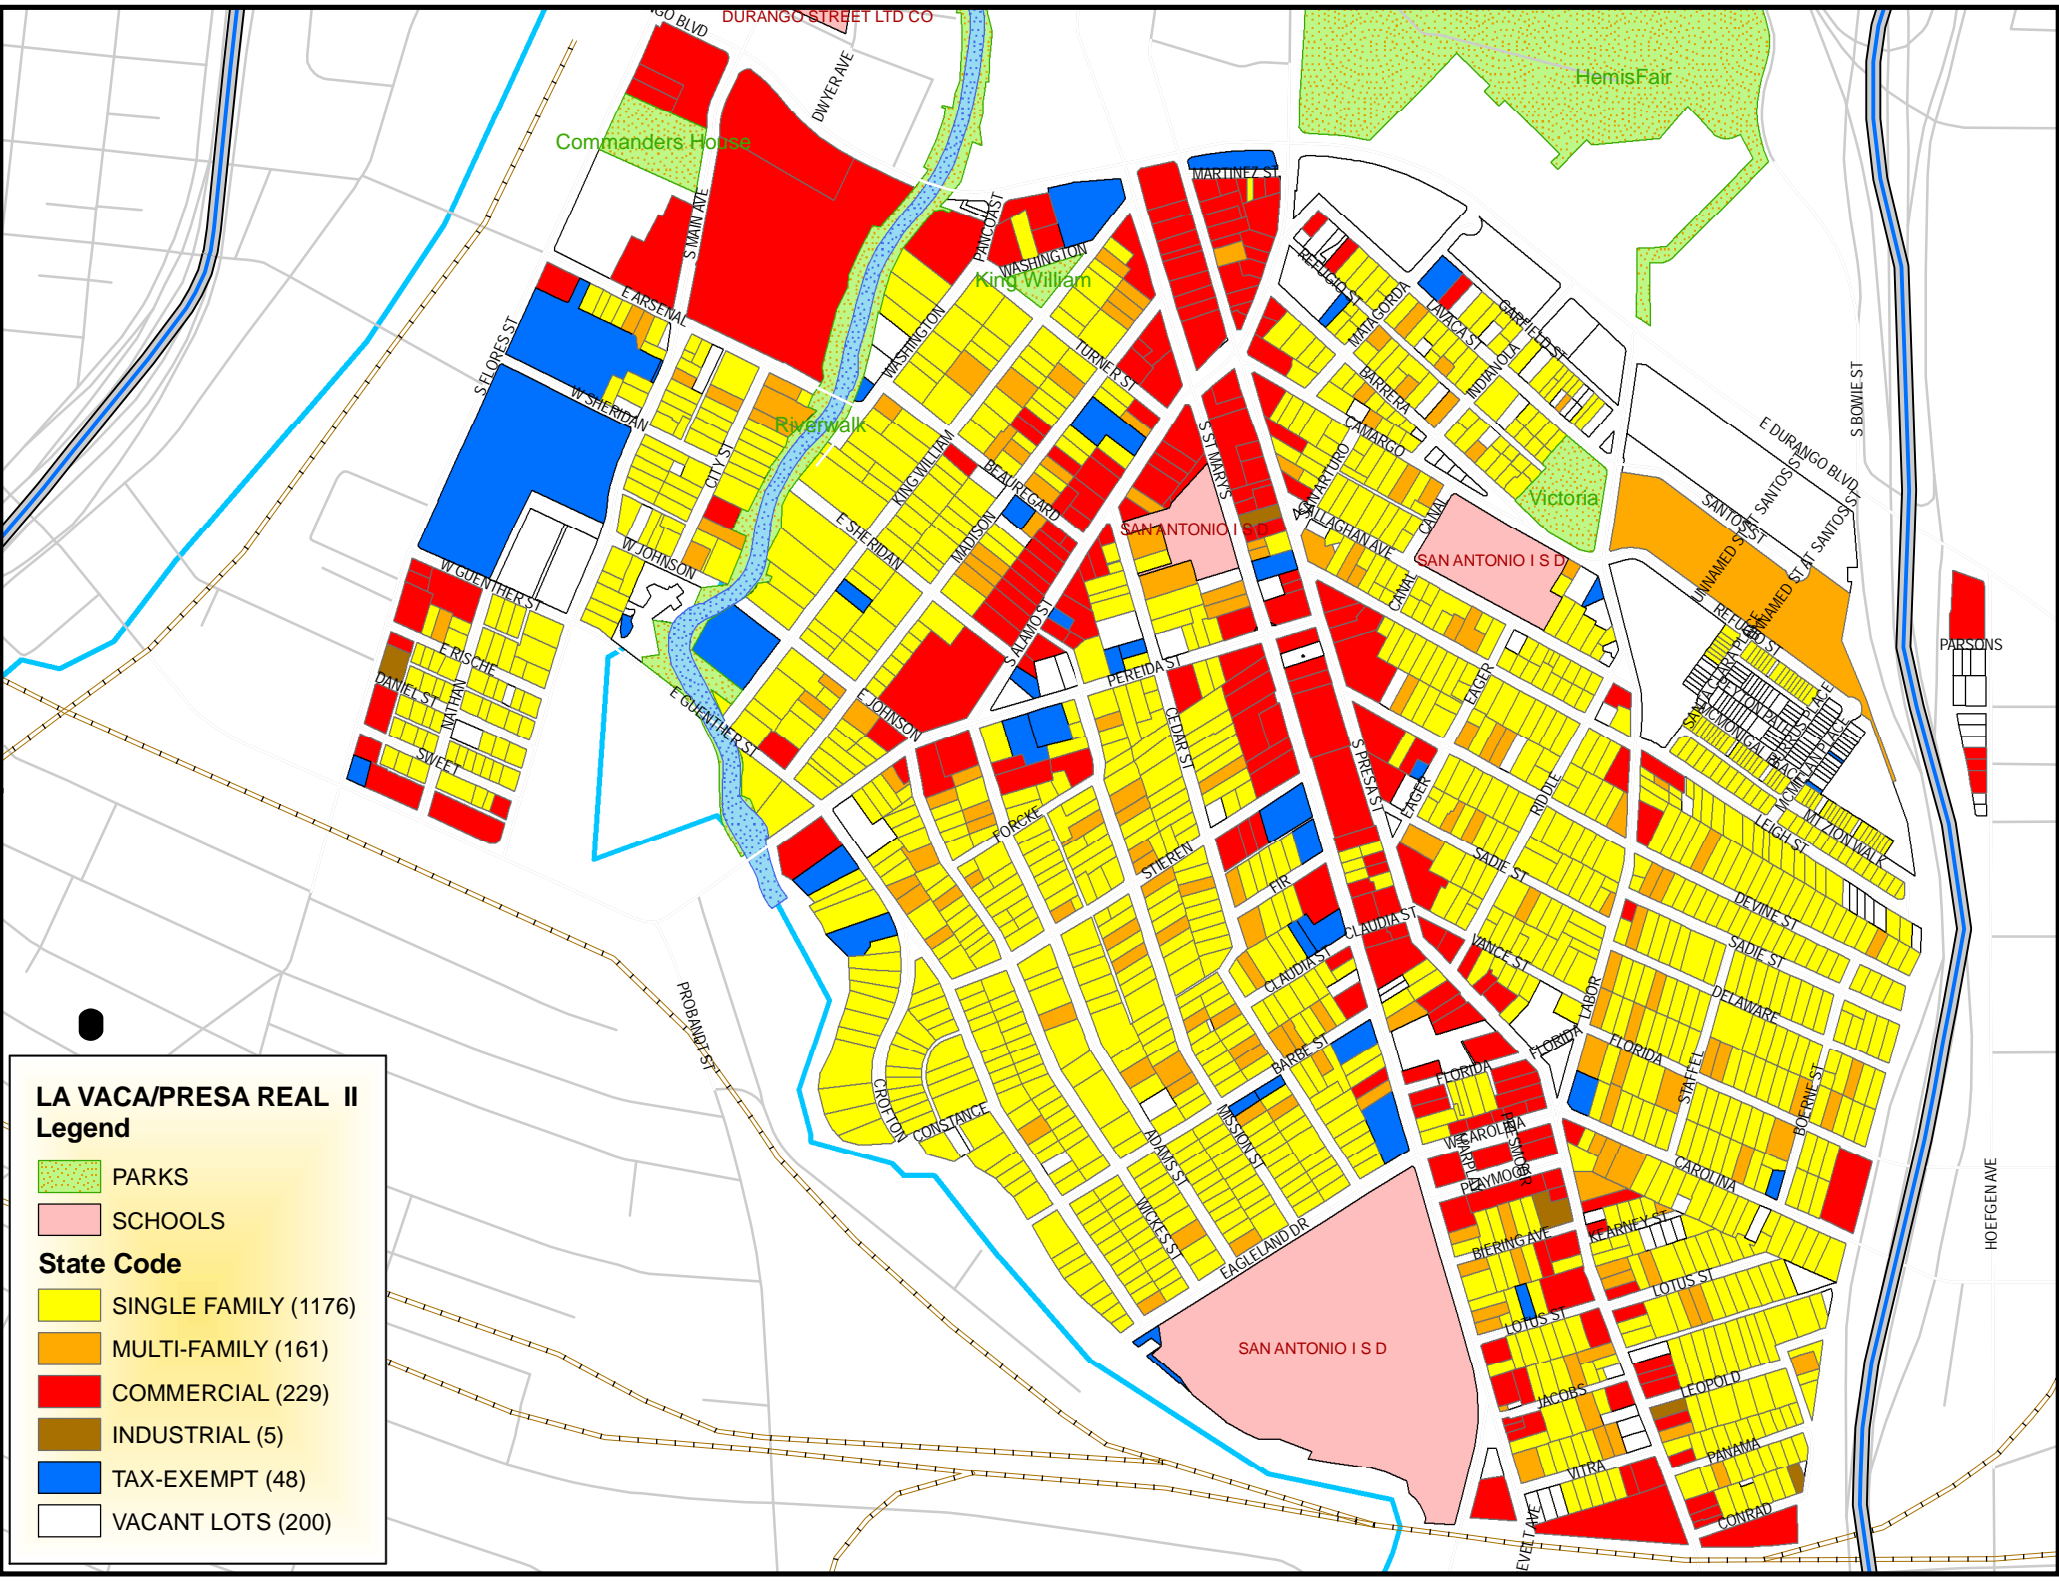

**LA VACA/PRESA REAL II
Legend**

 PARKS

 SCHOOLS

State Code

 SINGLE FAMILY (1176)

 MULTI-FAMILY (161)

 COMMERCIAL (229)

 INDUSTRIAL (5)

 TAX-EXEMPT (48)

 VACANT LOTS (200)

HOEFGEN AVE