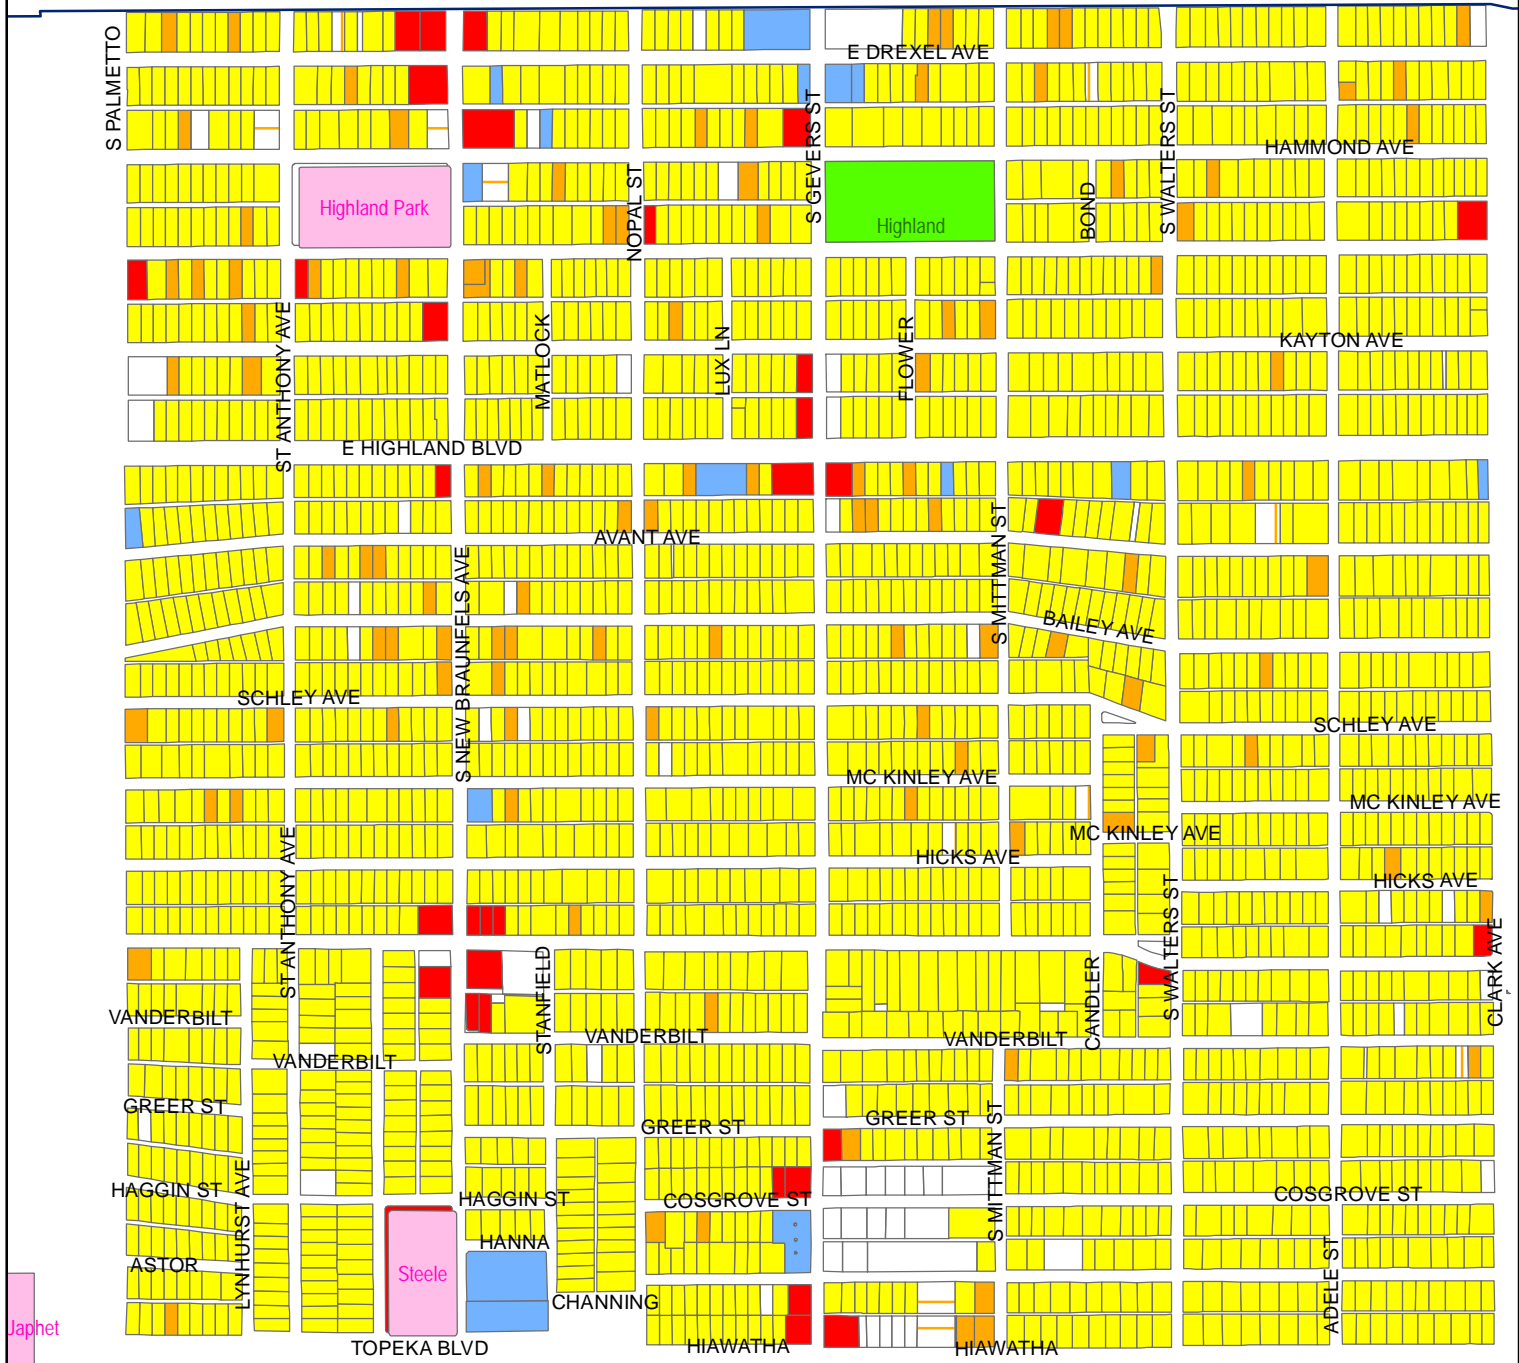

Steele Elementary

IH 10 E

IH 10 E

Japhet

3

Legend

Railroads	MULTIFAMILY OVER 4 UNITS (5)
Public Schools	APPORTIONED MULTIFAMILY (15)
Parks	SMALL VACANT (65)
UNKNOWN (2)	COMMERCIAL (35)
SINGLE FAMILY RESIDENTIAL (2352)	TAX EXEMPT (3)
MULTI-FAMILY RESIDENTIAL (105)	TAX EXEMPT (14)