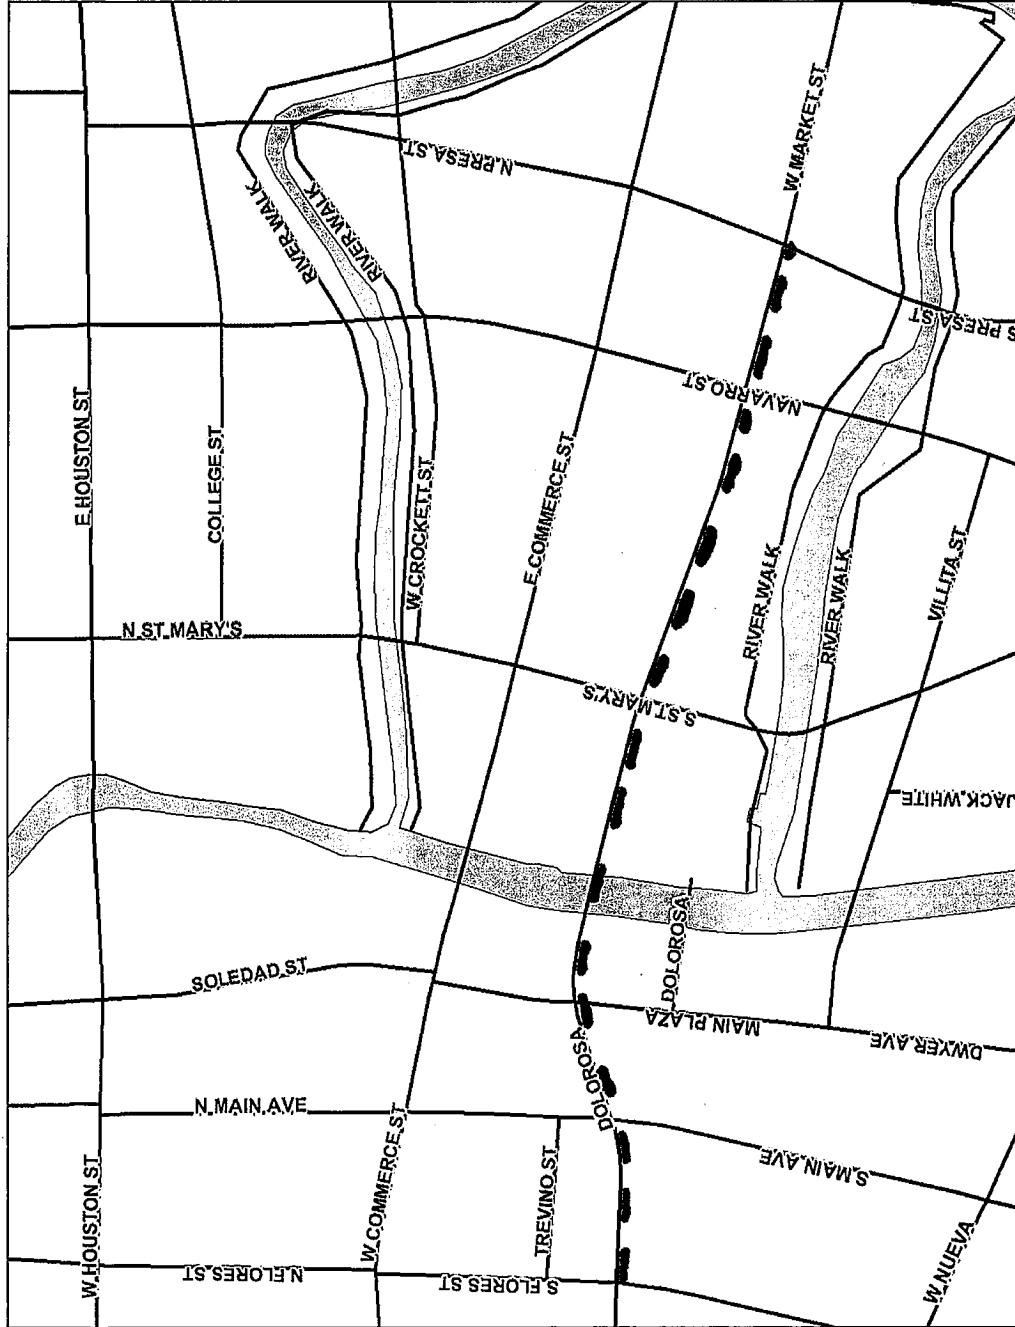

DETOUR ROUTES FOR TRANSFER OF TREES MARCH 11, 2008

MARKET STREET CLOSURE

- Legend**
- Lakes
 - San Antonio City Limits
 - Incorporated Towns
 - Bexar County
 - Bexar Streets

Scale: 1:3,553

Map center: 2130373, 13702256

This map is a user generated static output from an Internet mapping site and is for general reference only. Data layers that appear on this map may or may not be accurate, current, or otherwise reliable. THIS MAP IS NOT TO BE USED FOR NAVIGATION.