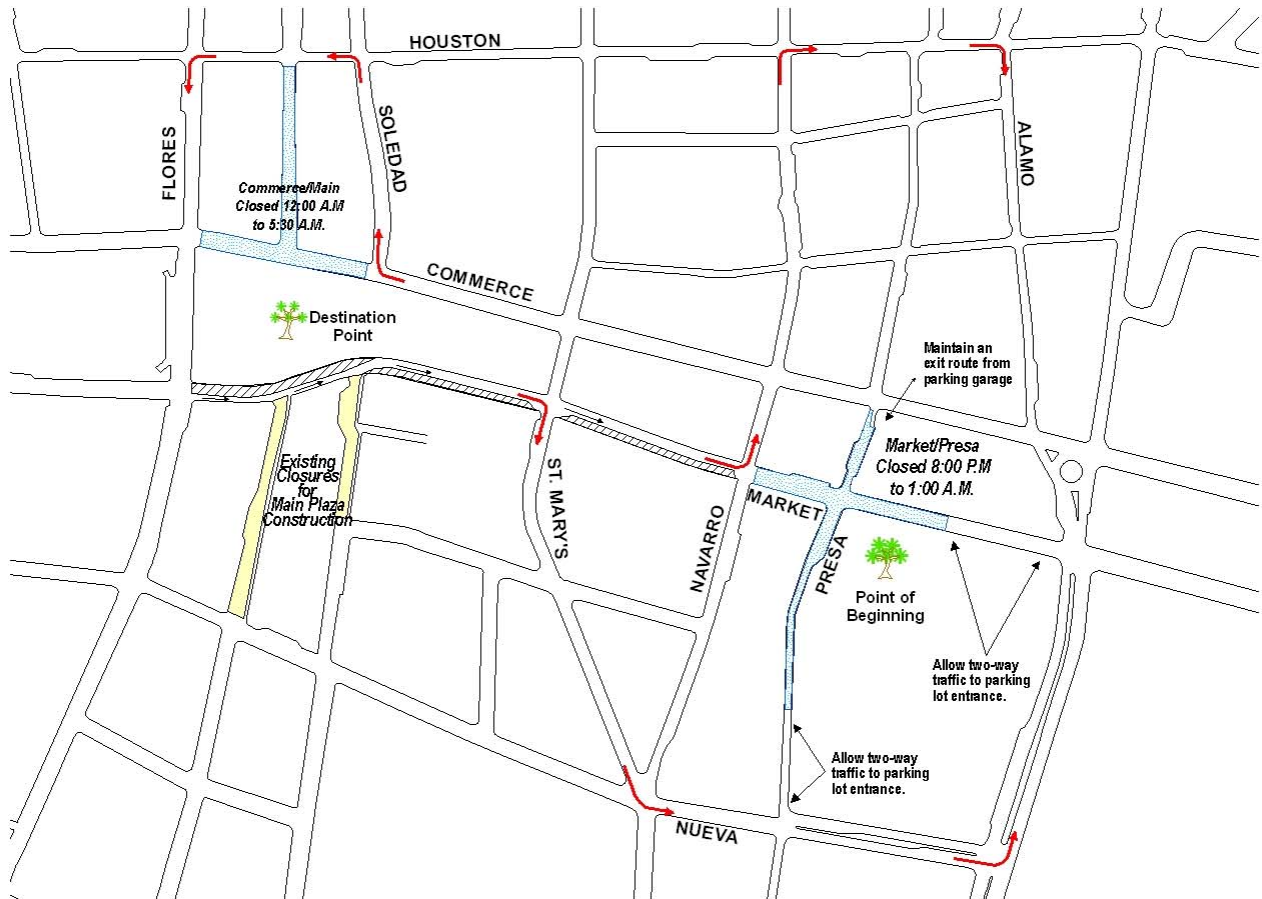

DETOUR ROUTES FOR TRANSFER OF TREES MARCH 11, 2008

MARKET STREET CLOSURE

- Legend**
- Lakes
 - San Antonio City Limits
 - Incorporated Towns
 - Bexar County
 - Bexar Streets

Scale: 1:3,553

Map center: 2130373, 13702256

This map is a user generated static output from an Internet mapping site and is for general reference only. Data layers that appear on this map may or may not be accurate, current, or otherwise reliable. THIS MAP IS NOT TO BE USED FOR NAVIGATION.