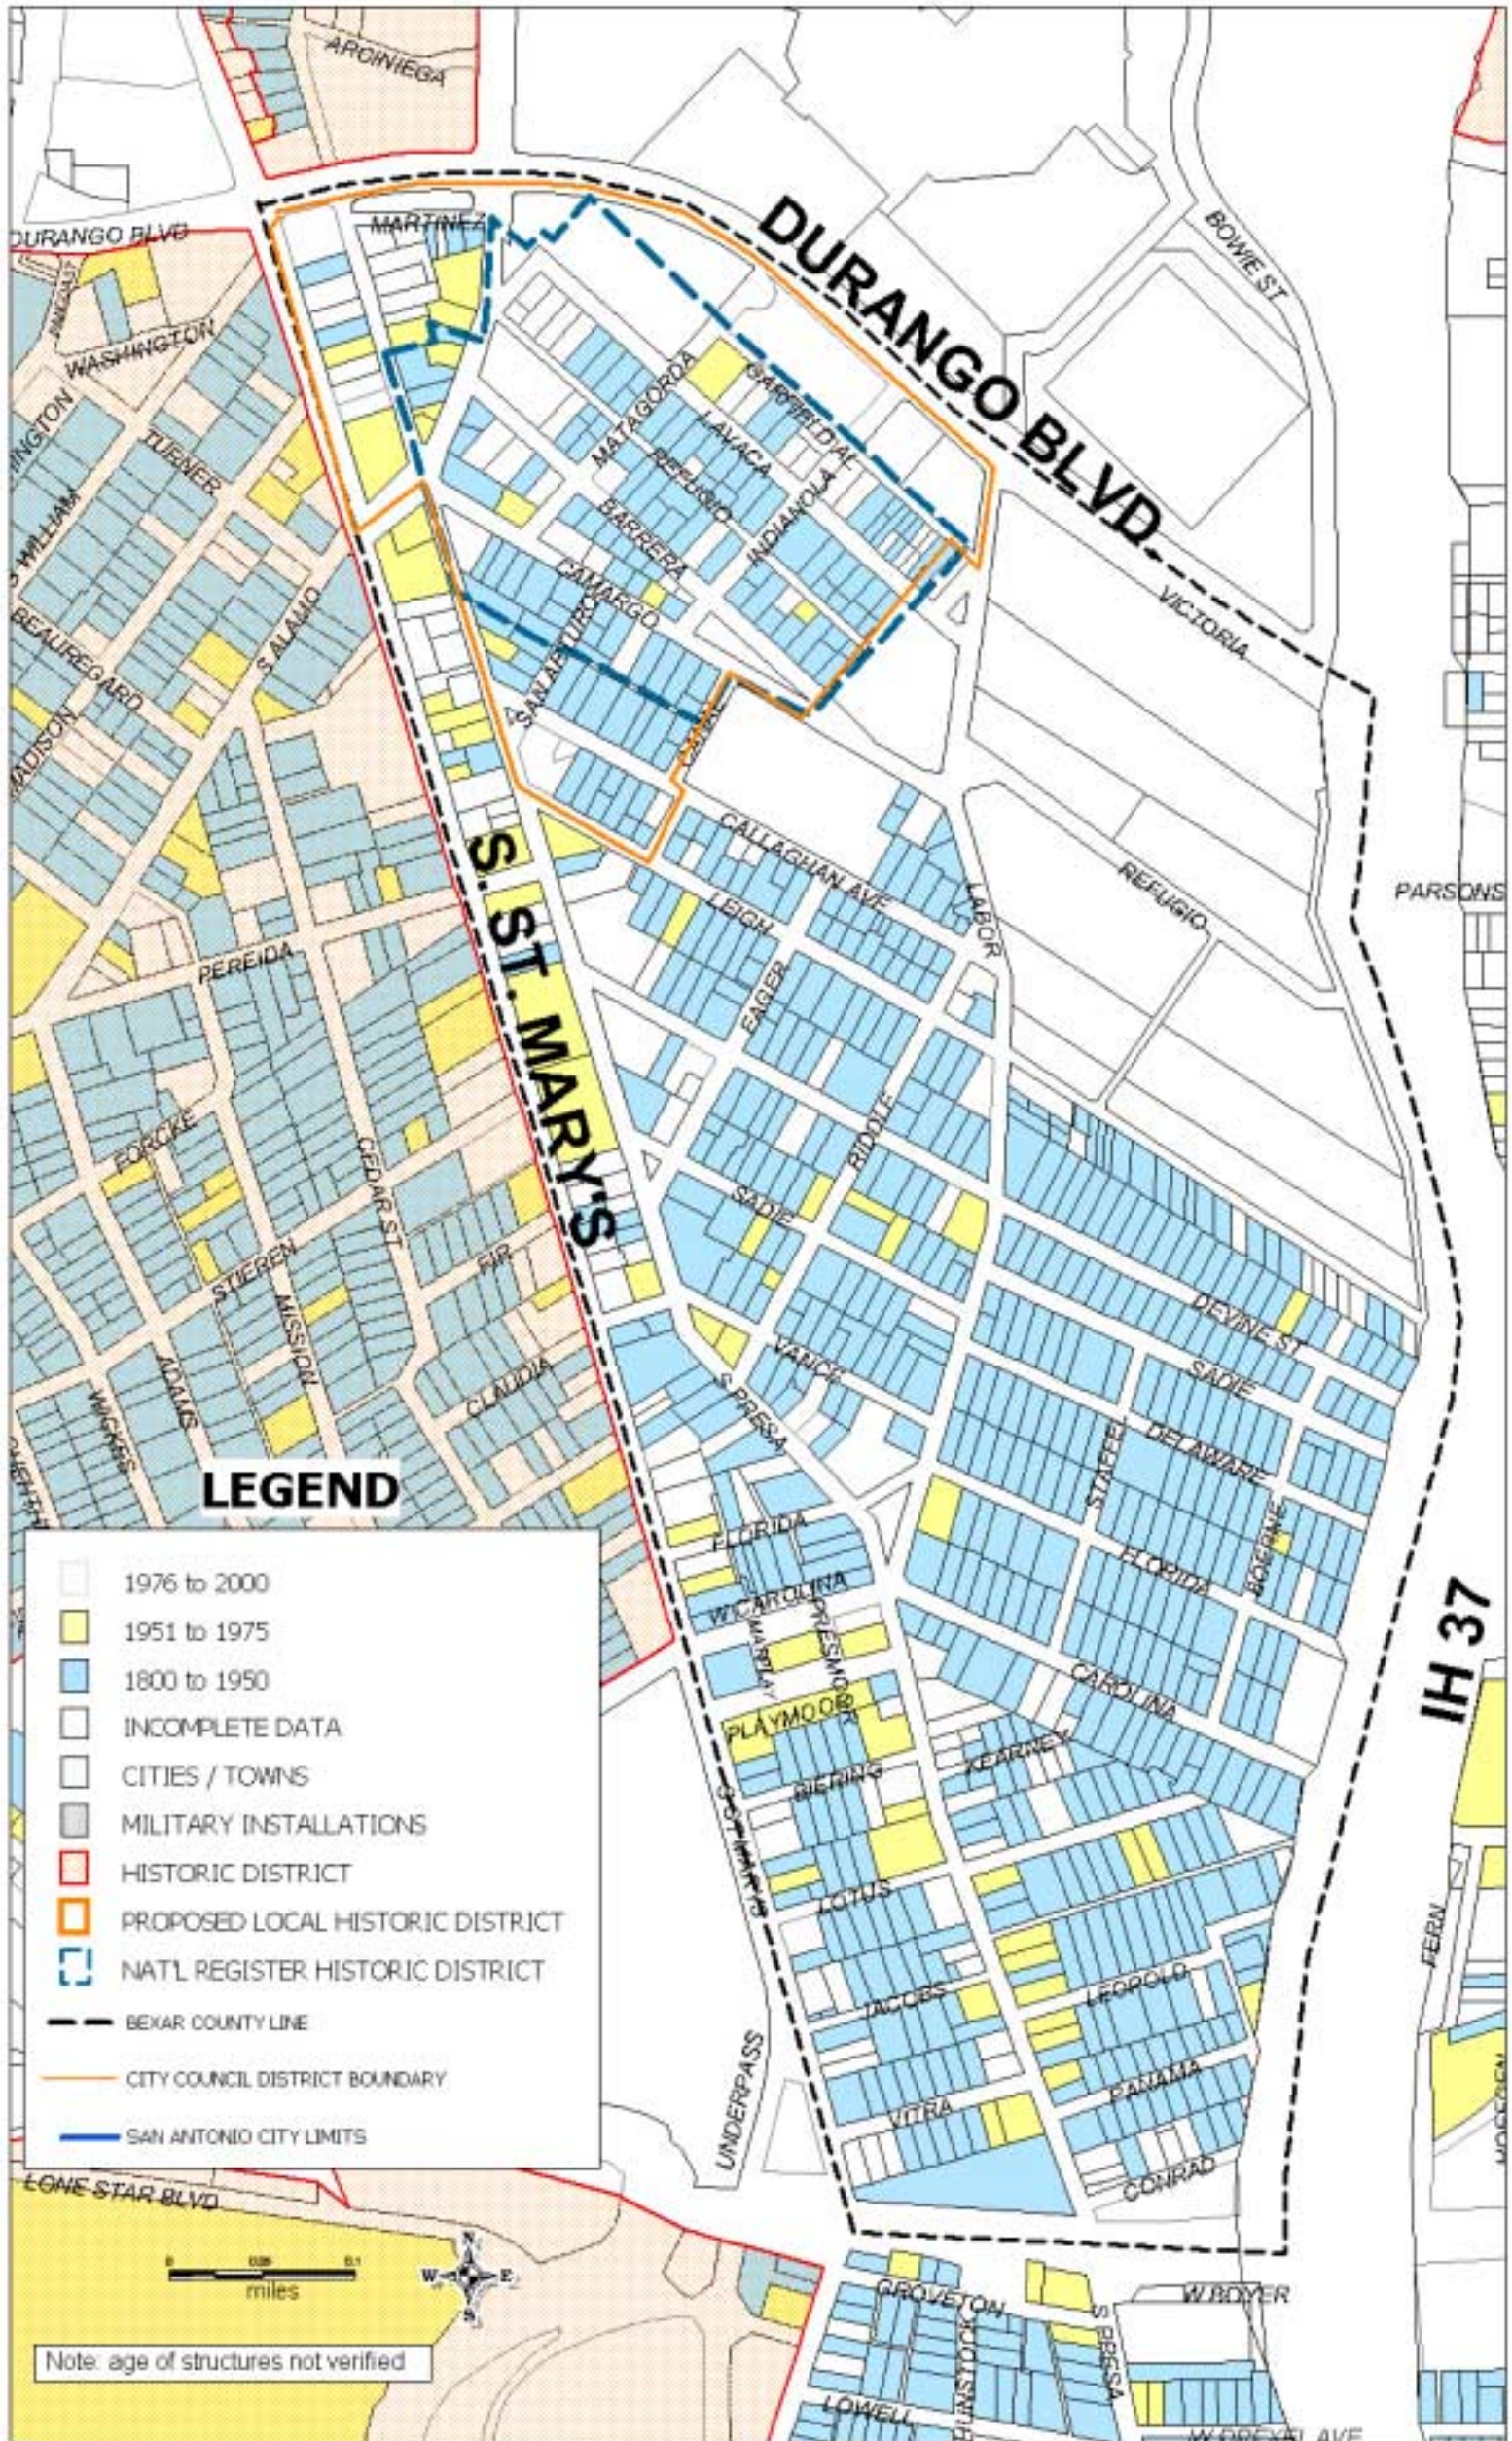

Lavaca Neighborhood Plan

Age of Structures Map

Prepared by the City of San Antonio Planning Dept., August 2001