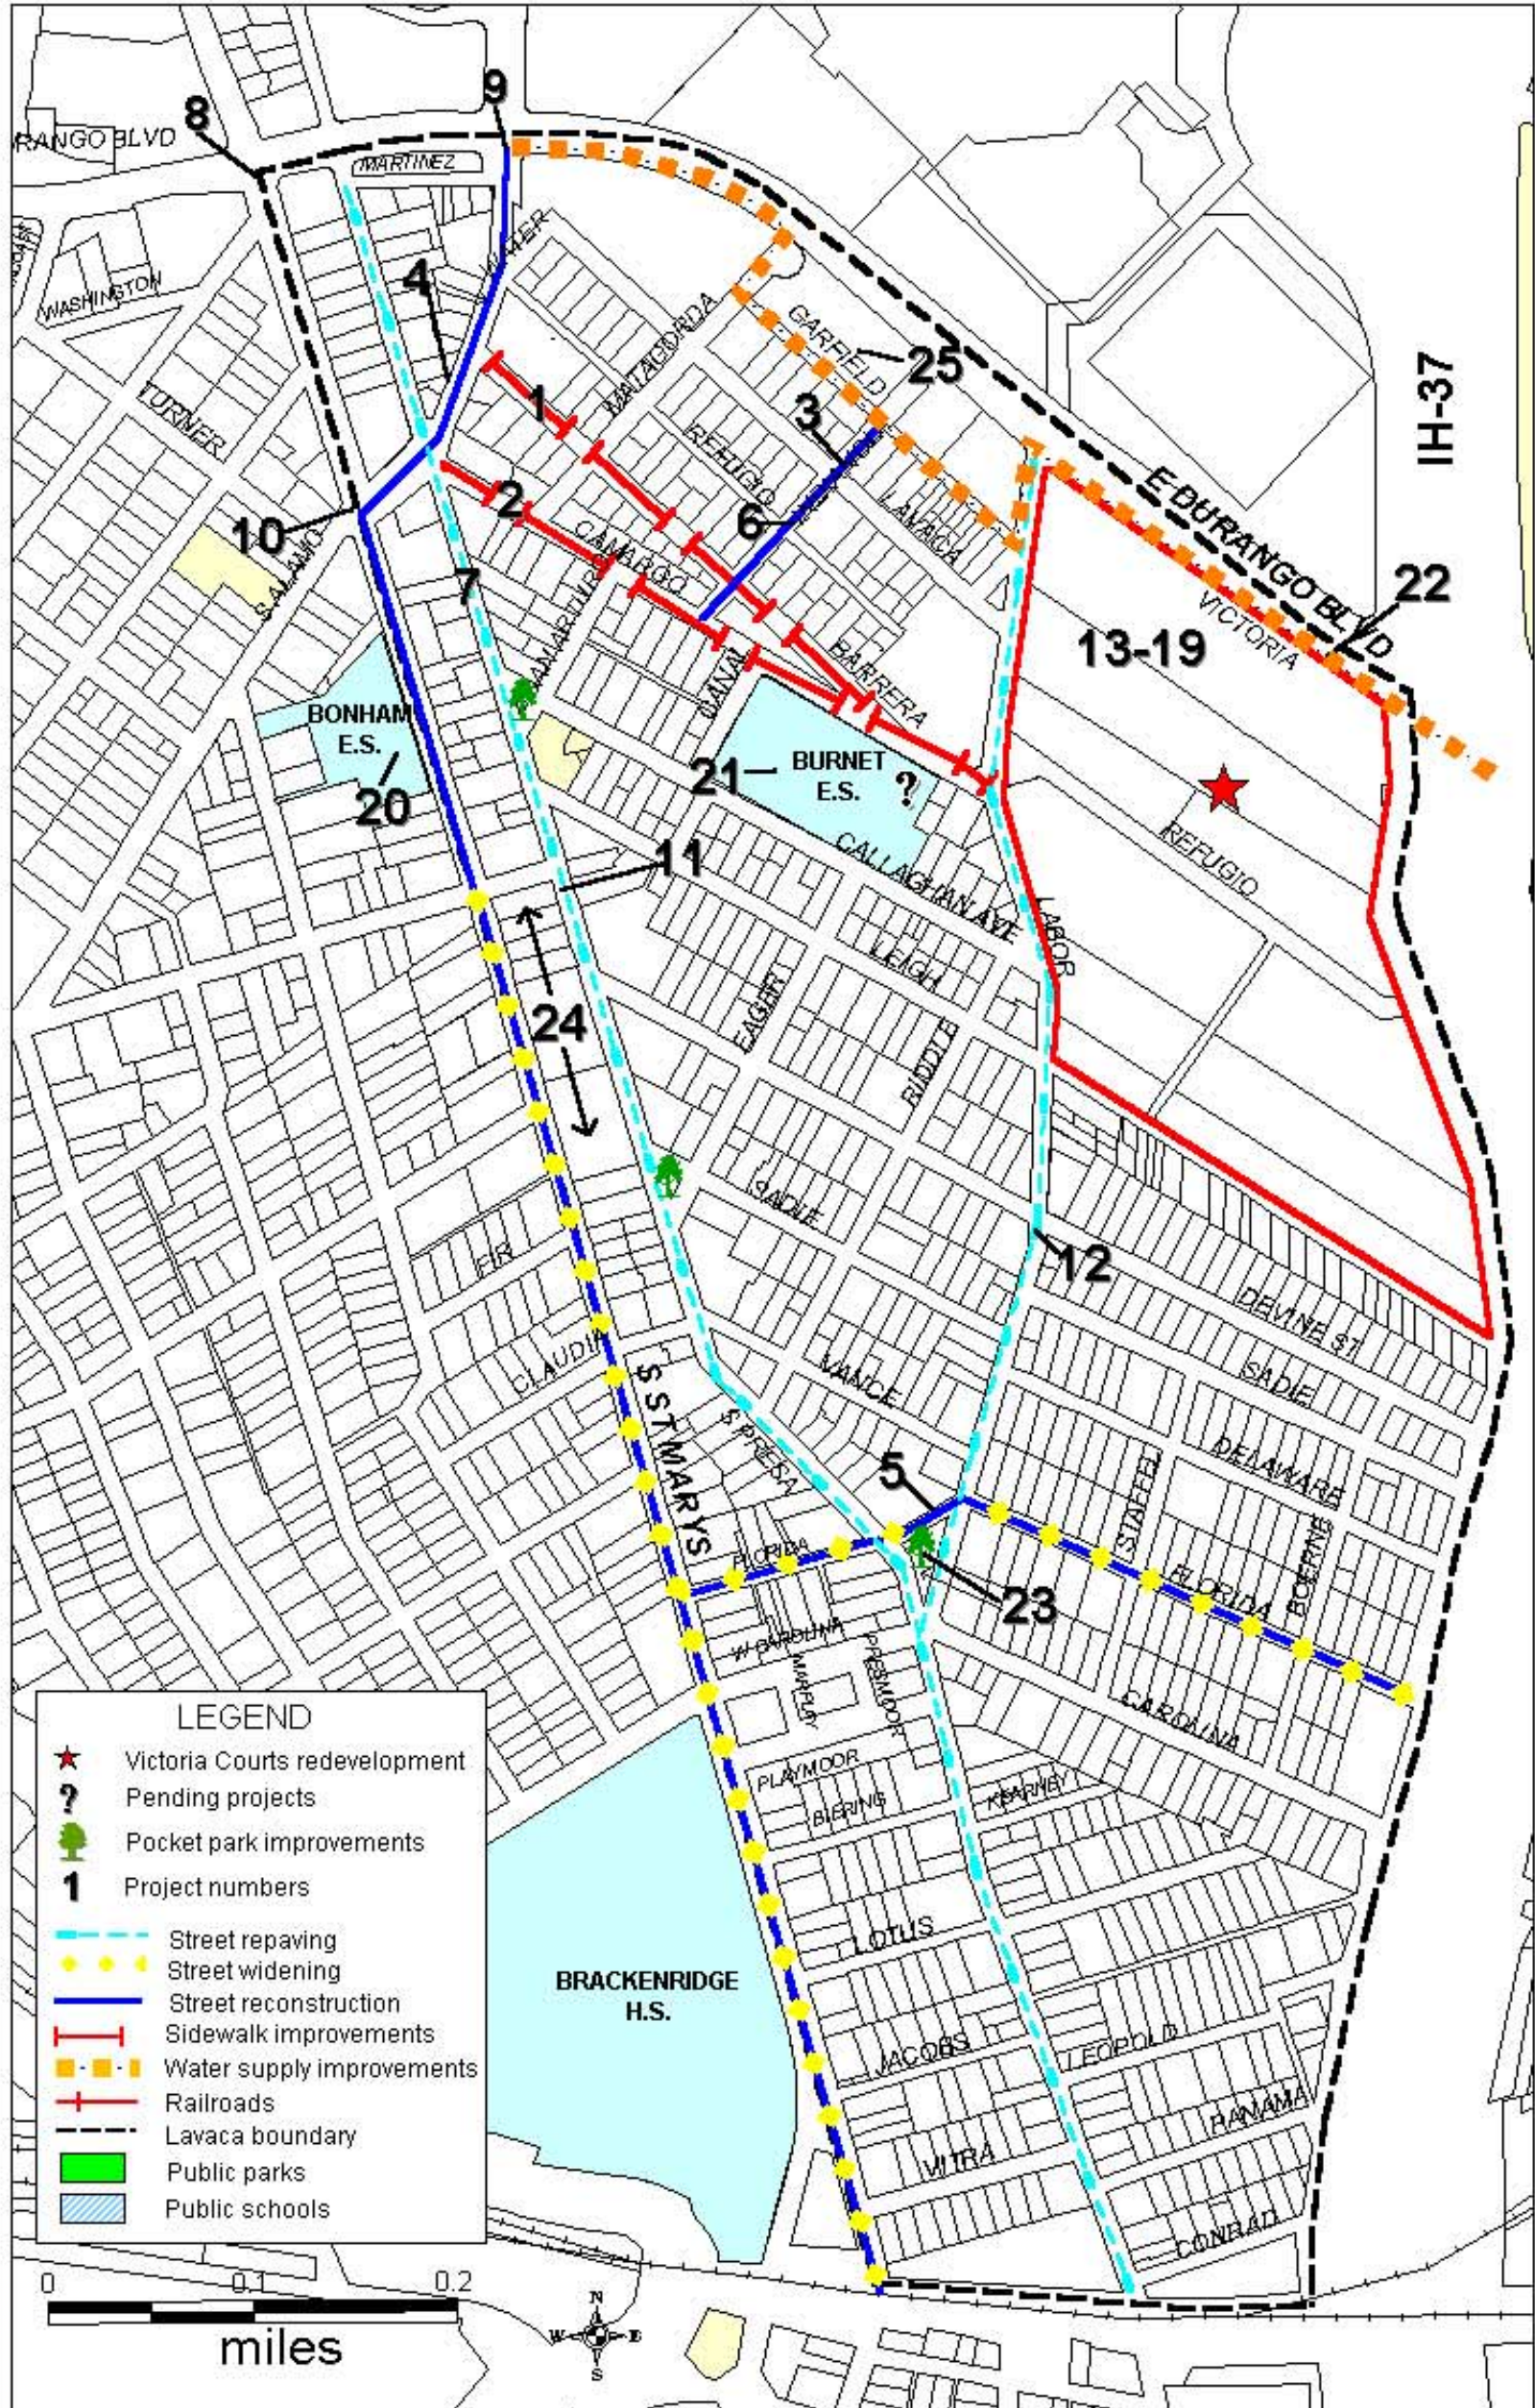

Lavaca Neighborhood Plan

Public Improvements Map

Prepared by the City of San Antonio Planning Department, August 2001