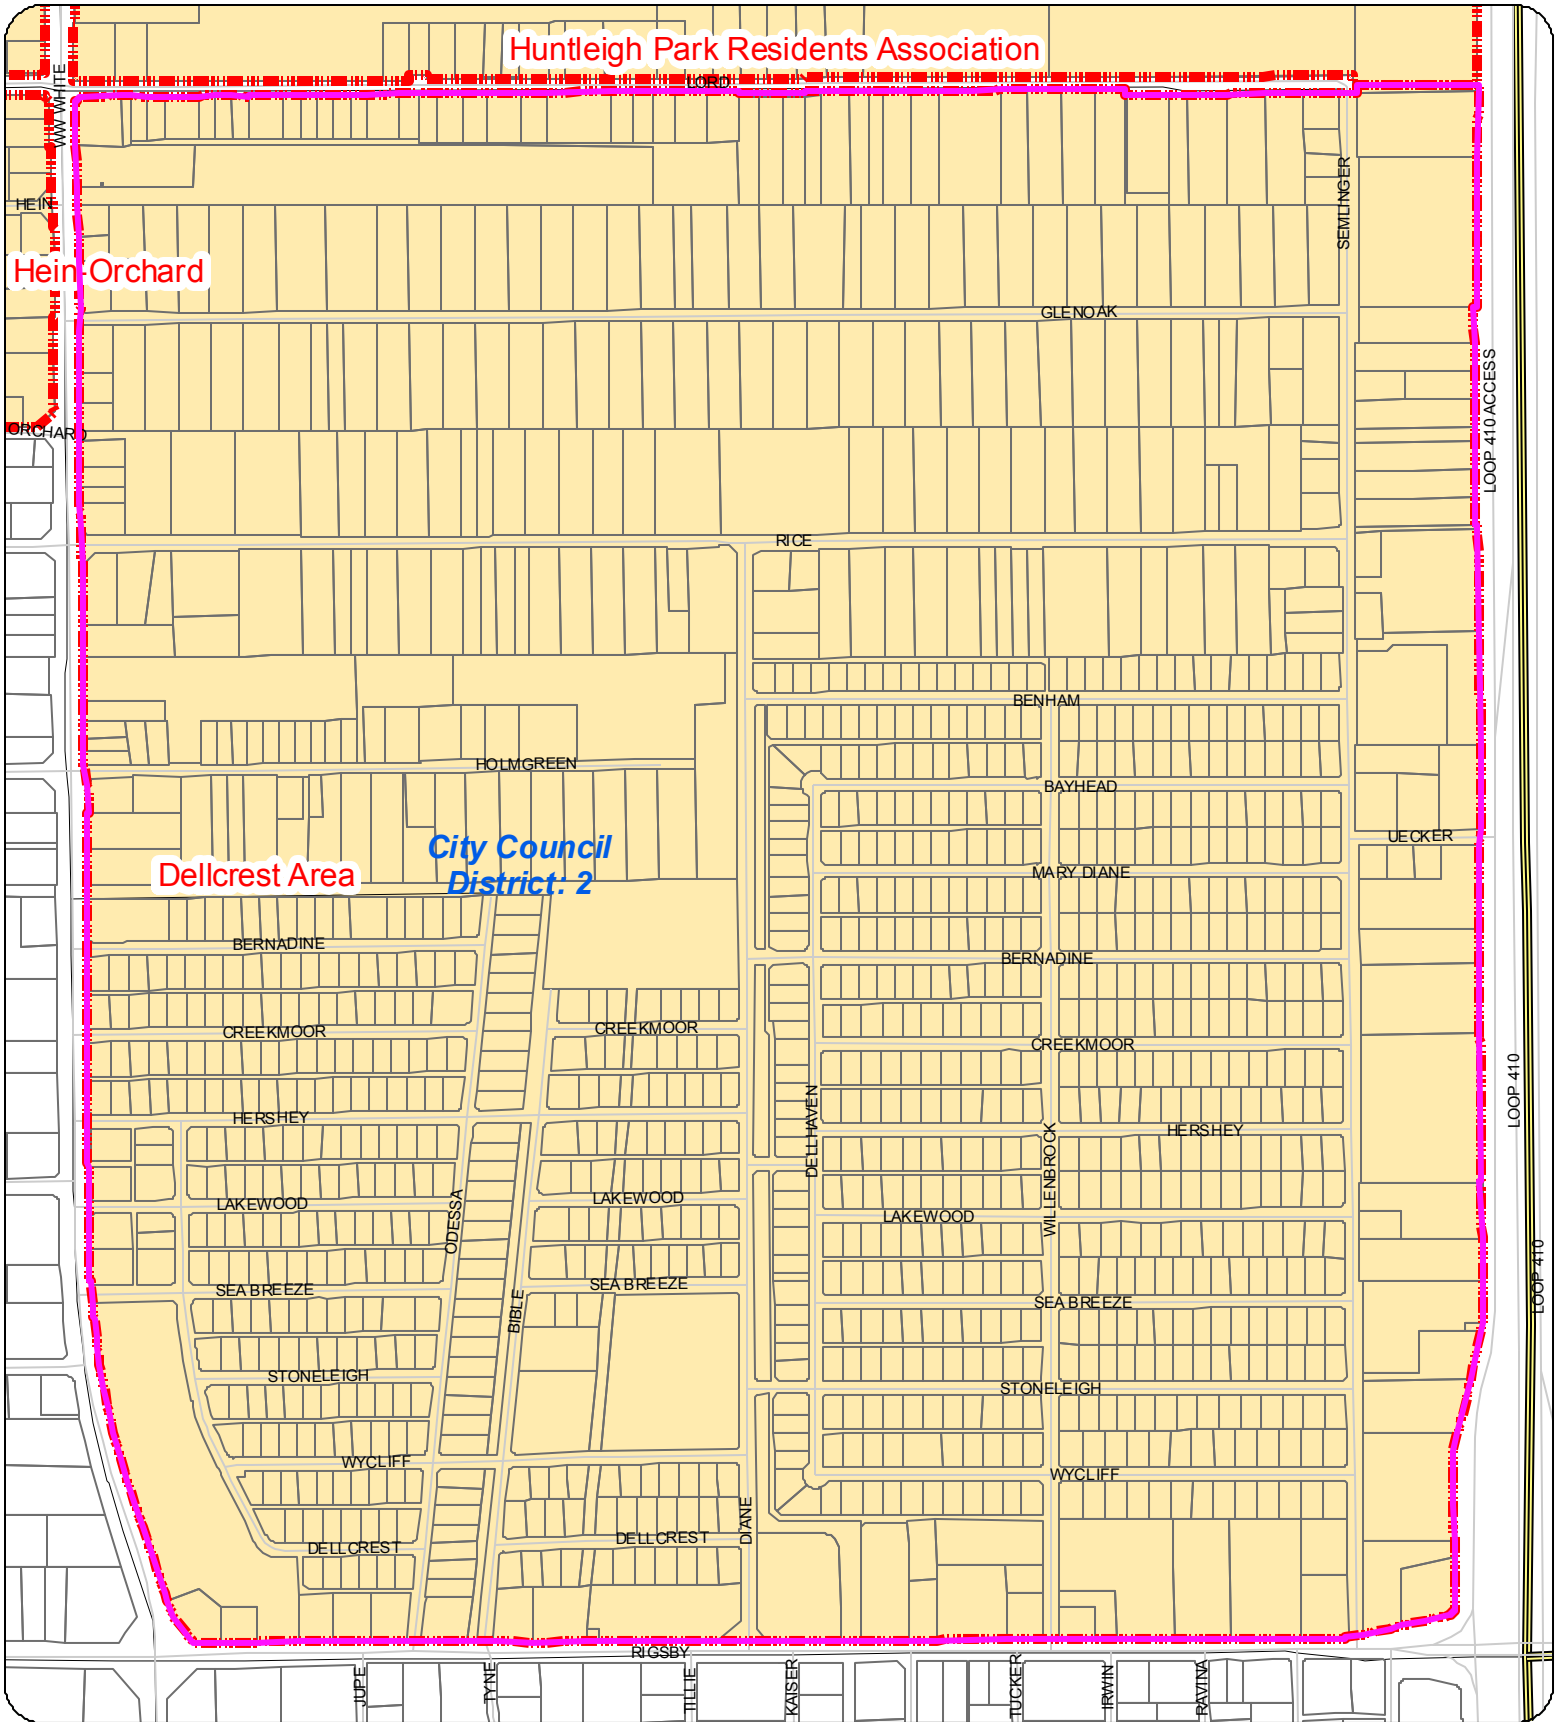

Huntleigh Park Residents Association

Hein Orchard

Dellcrest Area

City Council District: 2

- Mandatory
- Mandatory/Voluntary
- Voluntary

- San Antonio City Limits
- San Antonio ETJ
- Military Bases

- Cities and Towns
- City Council Boundary
- Bexar County

- BCAD Parcels
- Highways

Map Created by: Preston Trinkle
Map file location: C:\NeighProgram\NA_Qry_102808.mxd
Map Creation Date: 12/4/2008 PDF Location:

C:\NeighAssoc\Dellcrest Area.pdf

City of San Antonio Dellcrest Area

**City of San Antonio
Planning and Community
Development Department**
Roderick J. Sanchez, AICP, CBO
Director
Development and Business
Service Center
1901 S. Alamo, 2nd Floor
San Antonio, TX 78204