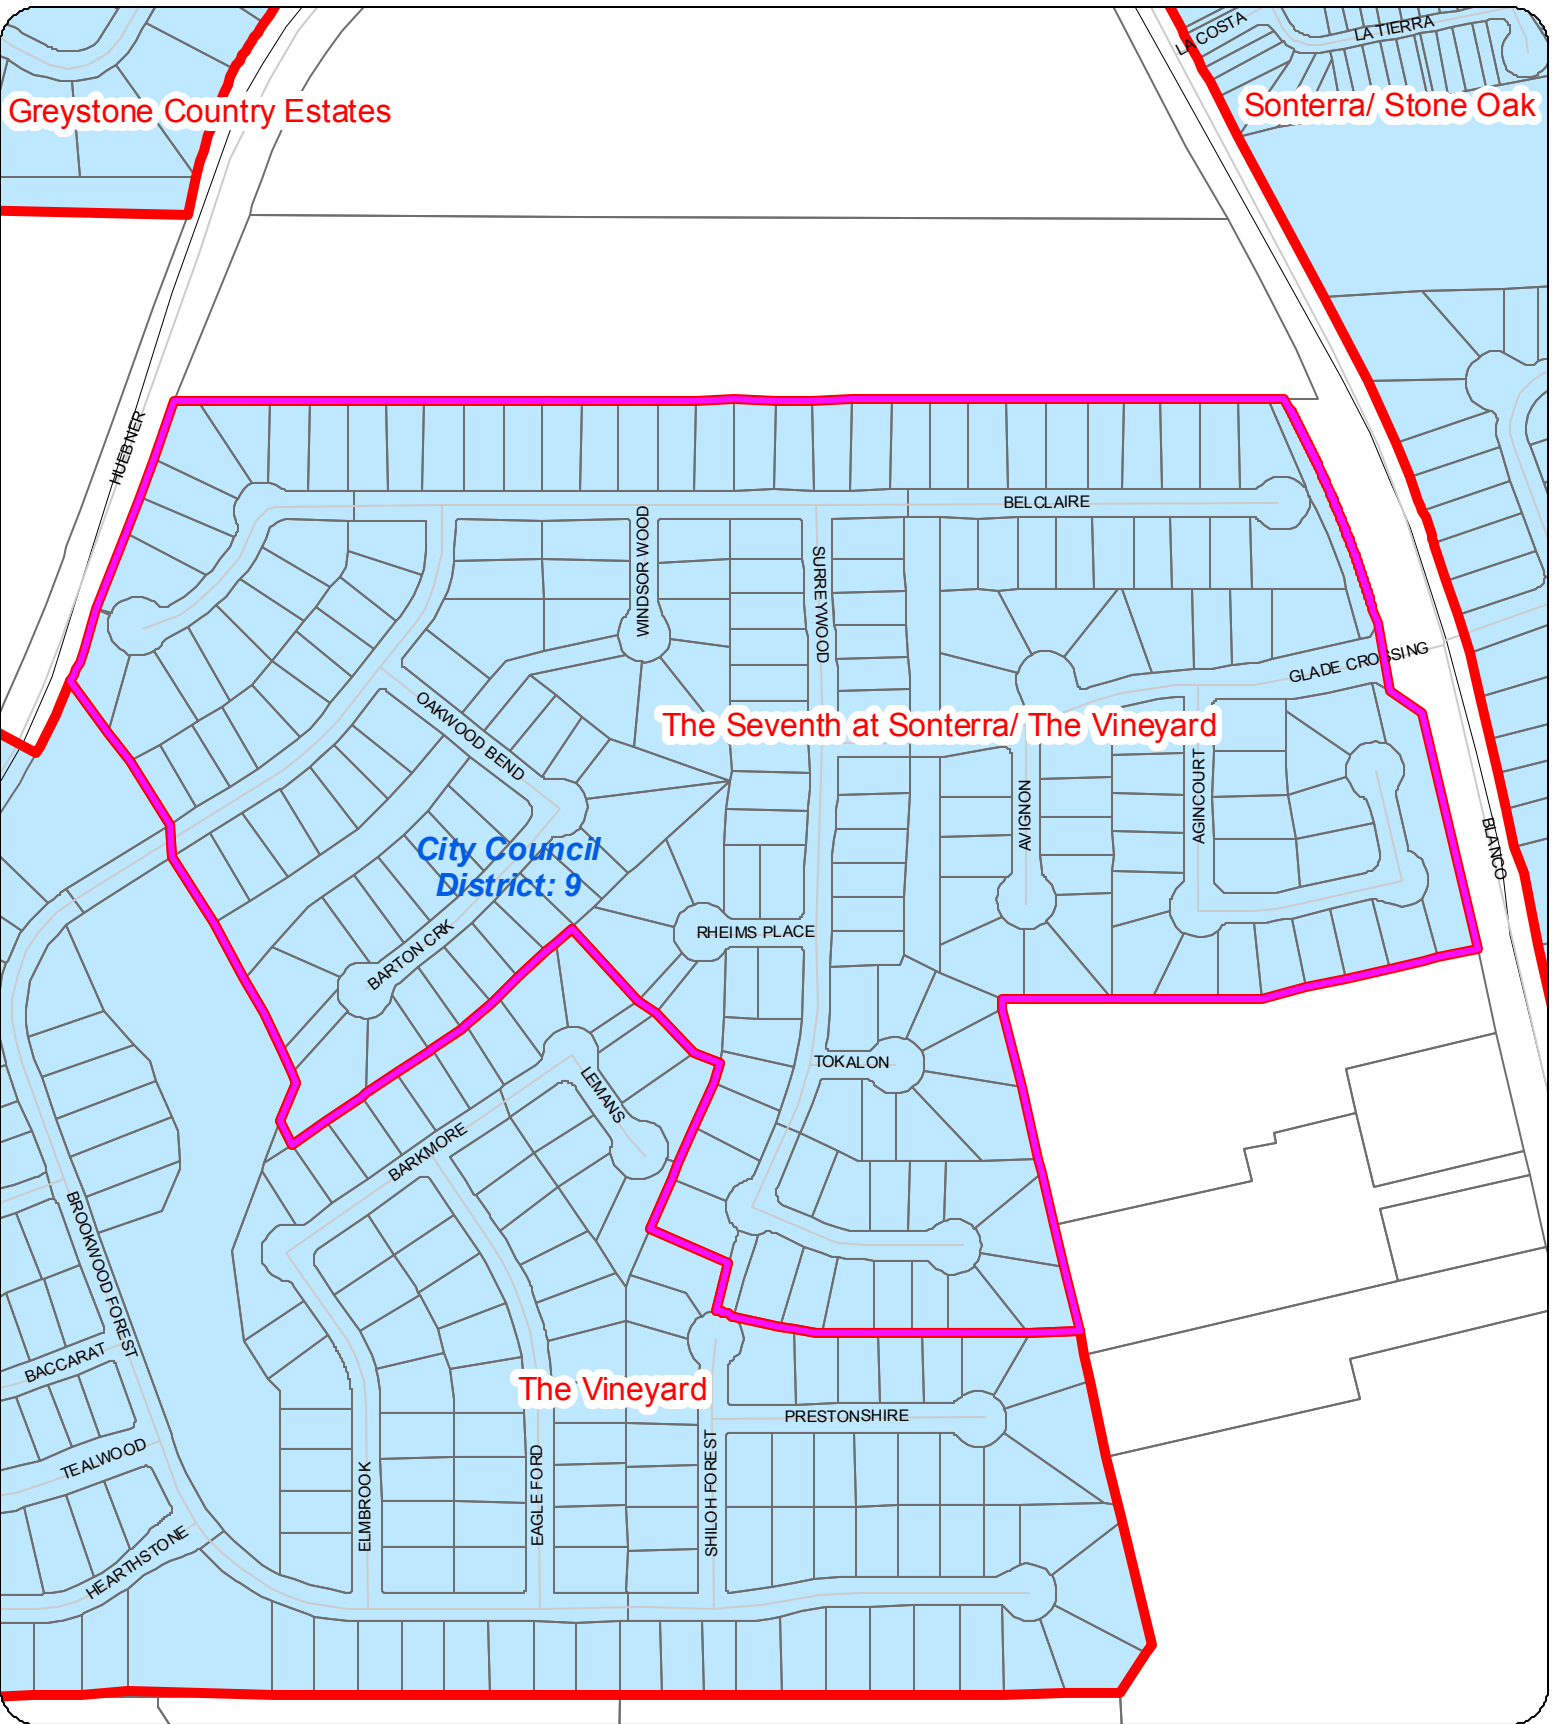

Greystone Country Estates

Sonterra/ Stone Oak

The Seventh at Sonterra/ The Vineyard

City Council District: 9

The Vineyard

- Mandatory
- Mandatory/Voluntary
- Voluntary
- San Antonio City Limits
- San Antonio ETJ
- Military Bases
- Cities and Towns
- City Council Boundary
- Bexar County
- BCAD Parcels
- Highways

City of San Antonio
The Seventh at Sonterra/ The Vineyard

City of San Antonio
Planning and Community
Development Department
Roderick J. Sanchez, AICP, CBO
Director
Development and Business
Service Center
1901 S. Alamo, 2nd Floor
San Antonio, TX 78204