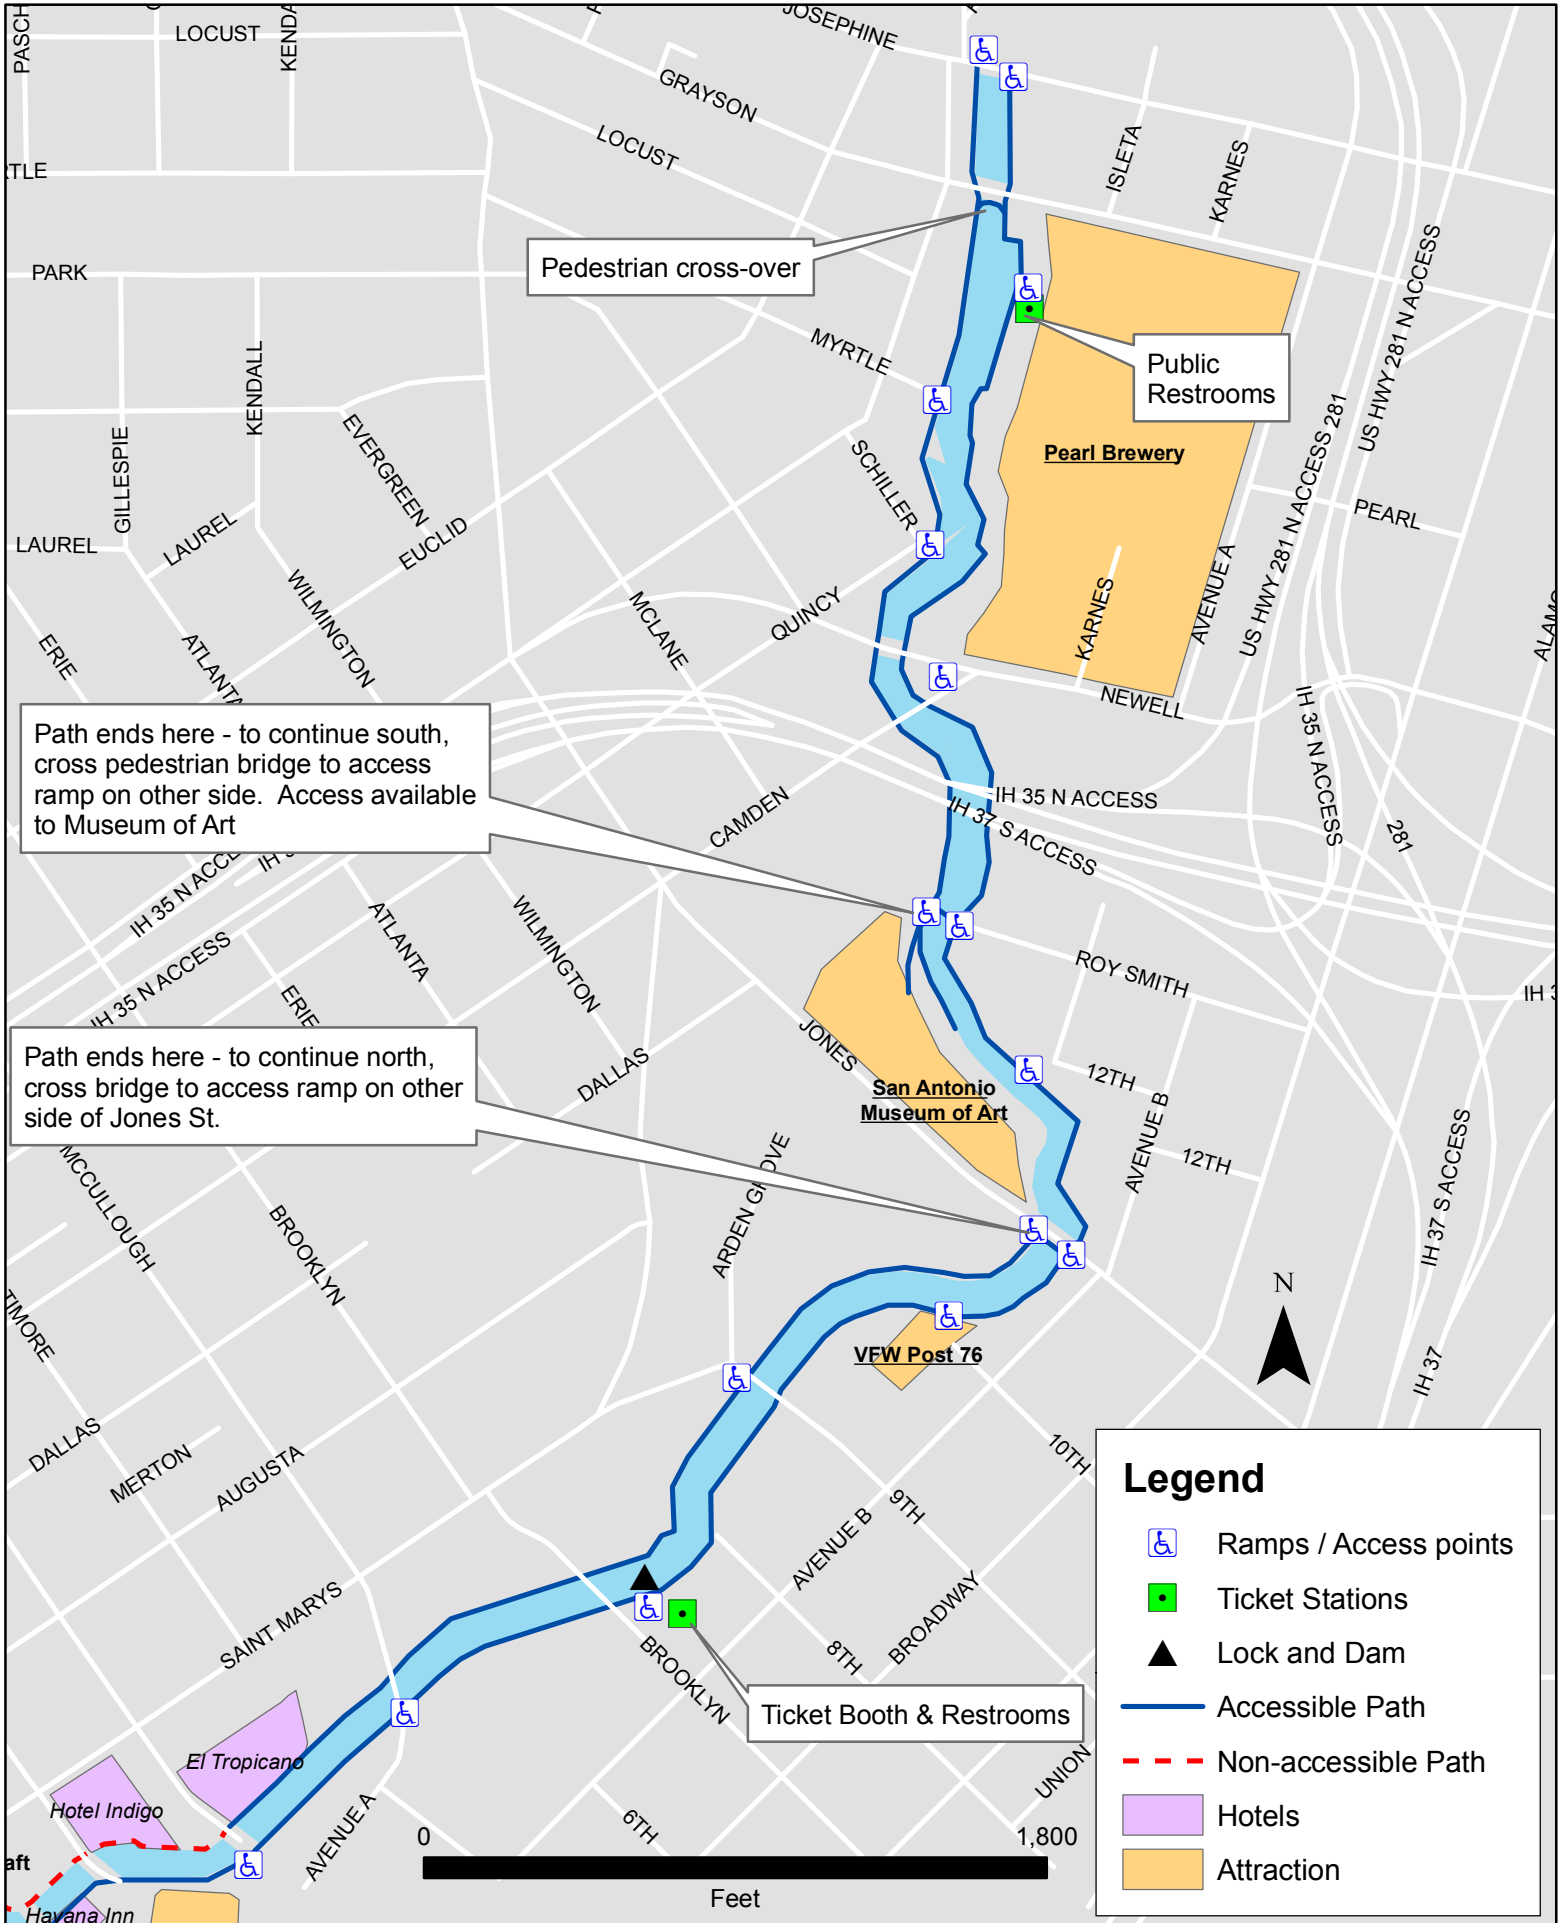

# River Walk Map: Museum Reach

Pedestrian cross-over

Public Restrooms

Path ends here - to continue south, cross pedestrian bridge to access ramp on other side. Access available to Museum of Art

Path ends here - to continue north, cross bridge to access ramp on other side of Jones St.

Ticket Booth & Restrooms

## Legend

-  Ramps / Access points
-  Ticket Stations
-  Lock and Dam
-  Accessible Path
-  Non-accessible Path
-  Hotels
-  Attraction