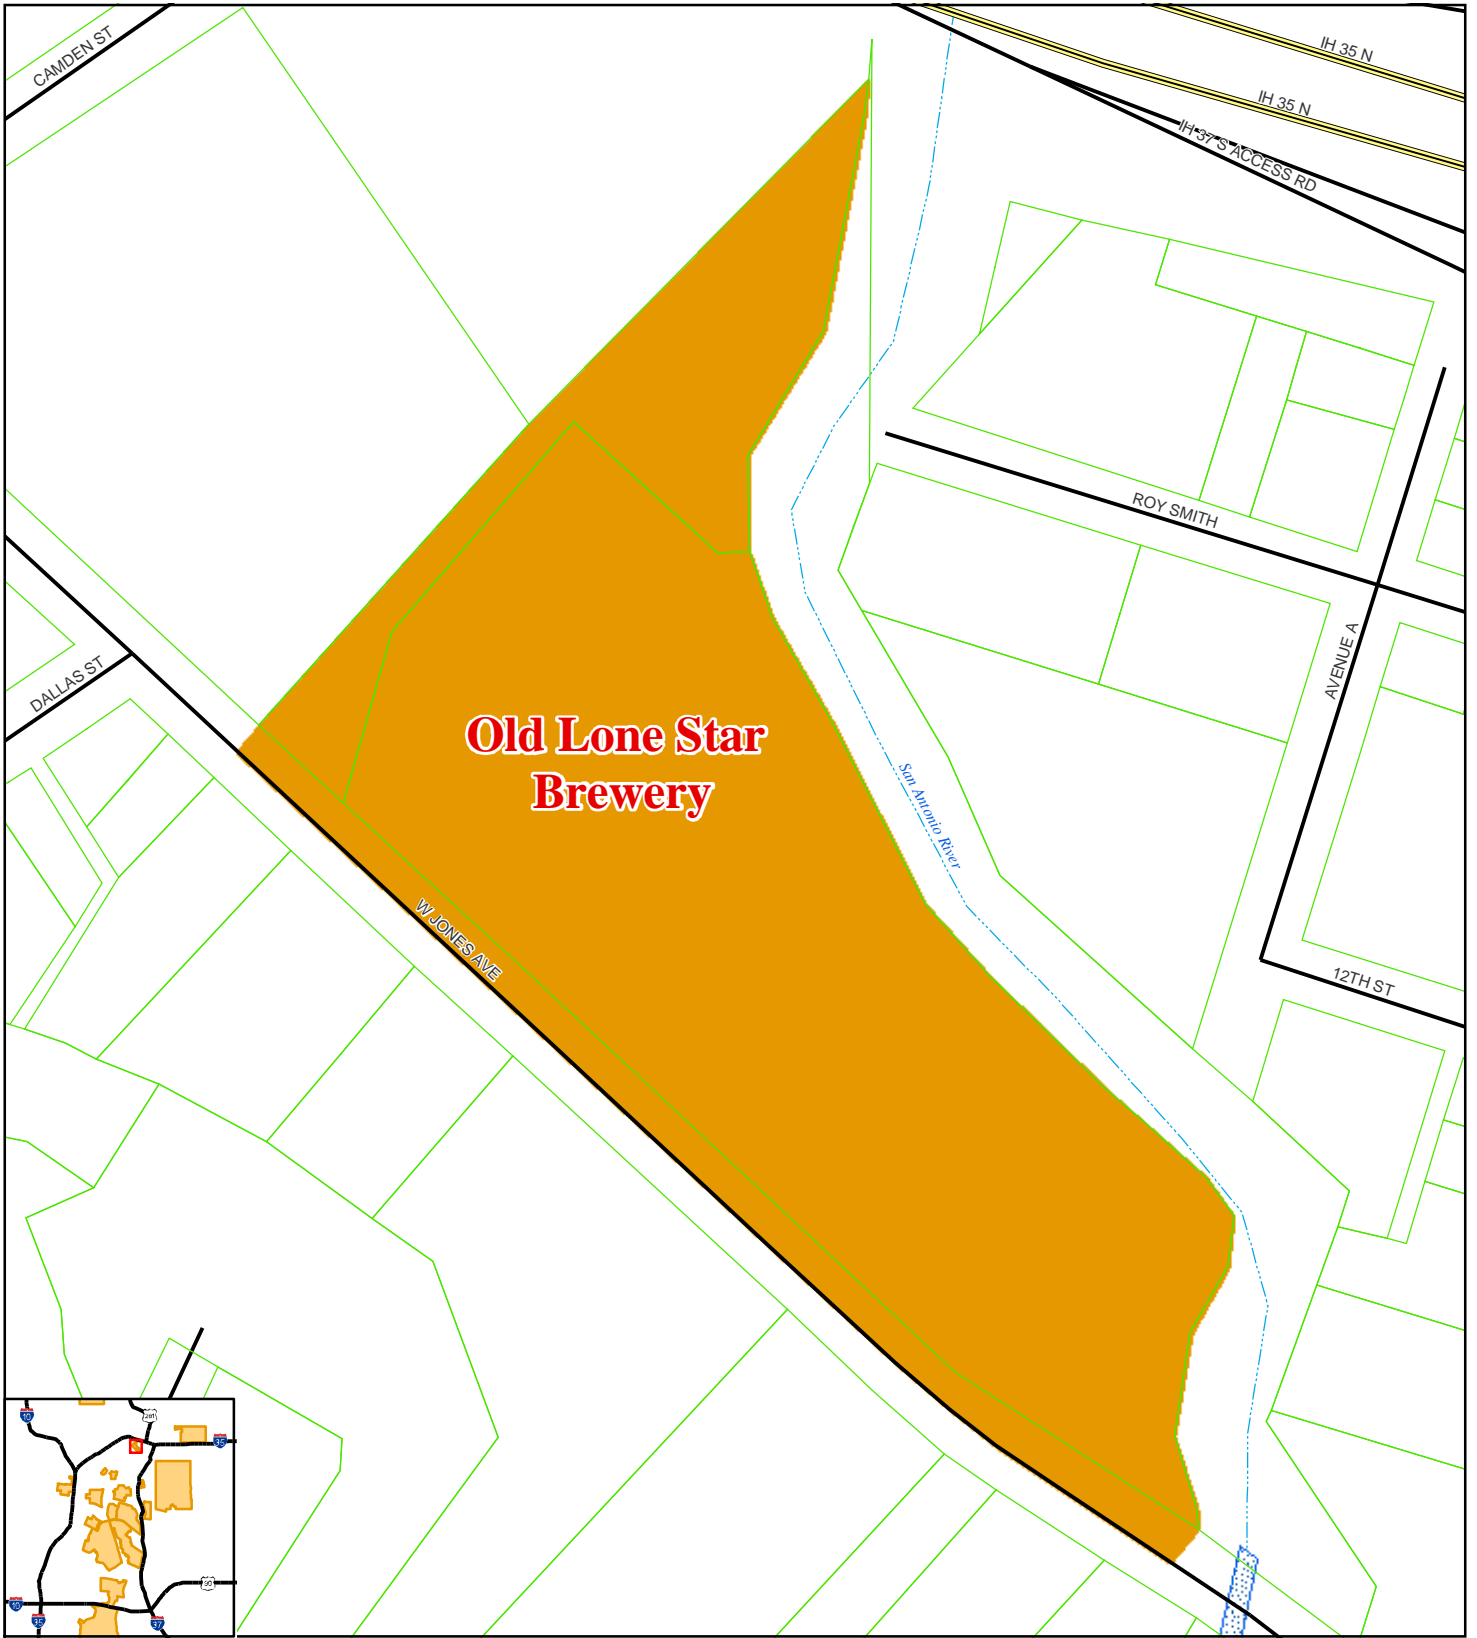

# Old Lone Star Brewery Historic District

**Old Lone Star  
Brewery**

**City of San Antonio  
Historic Preservation Division**