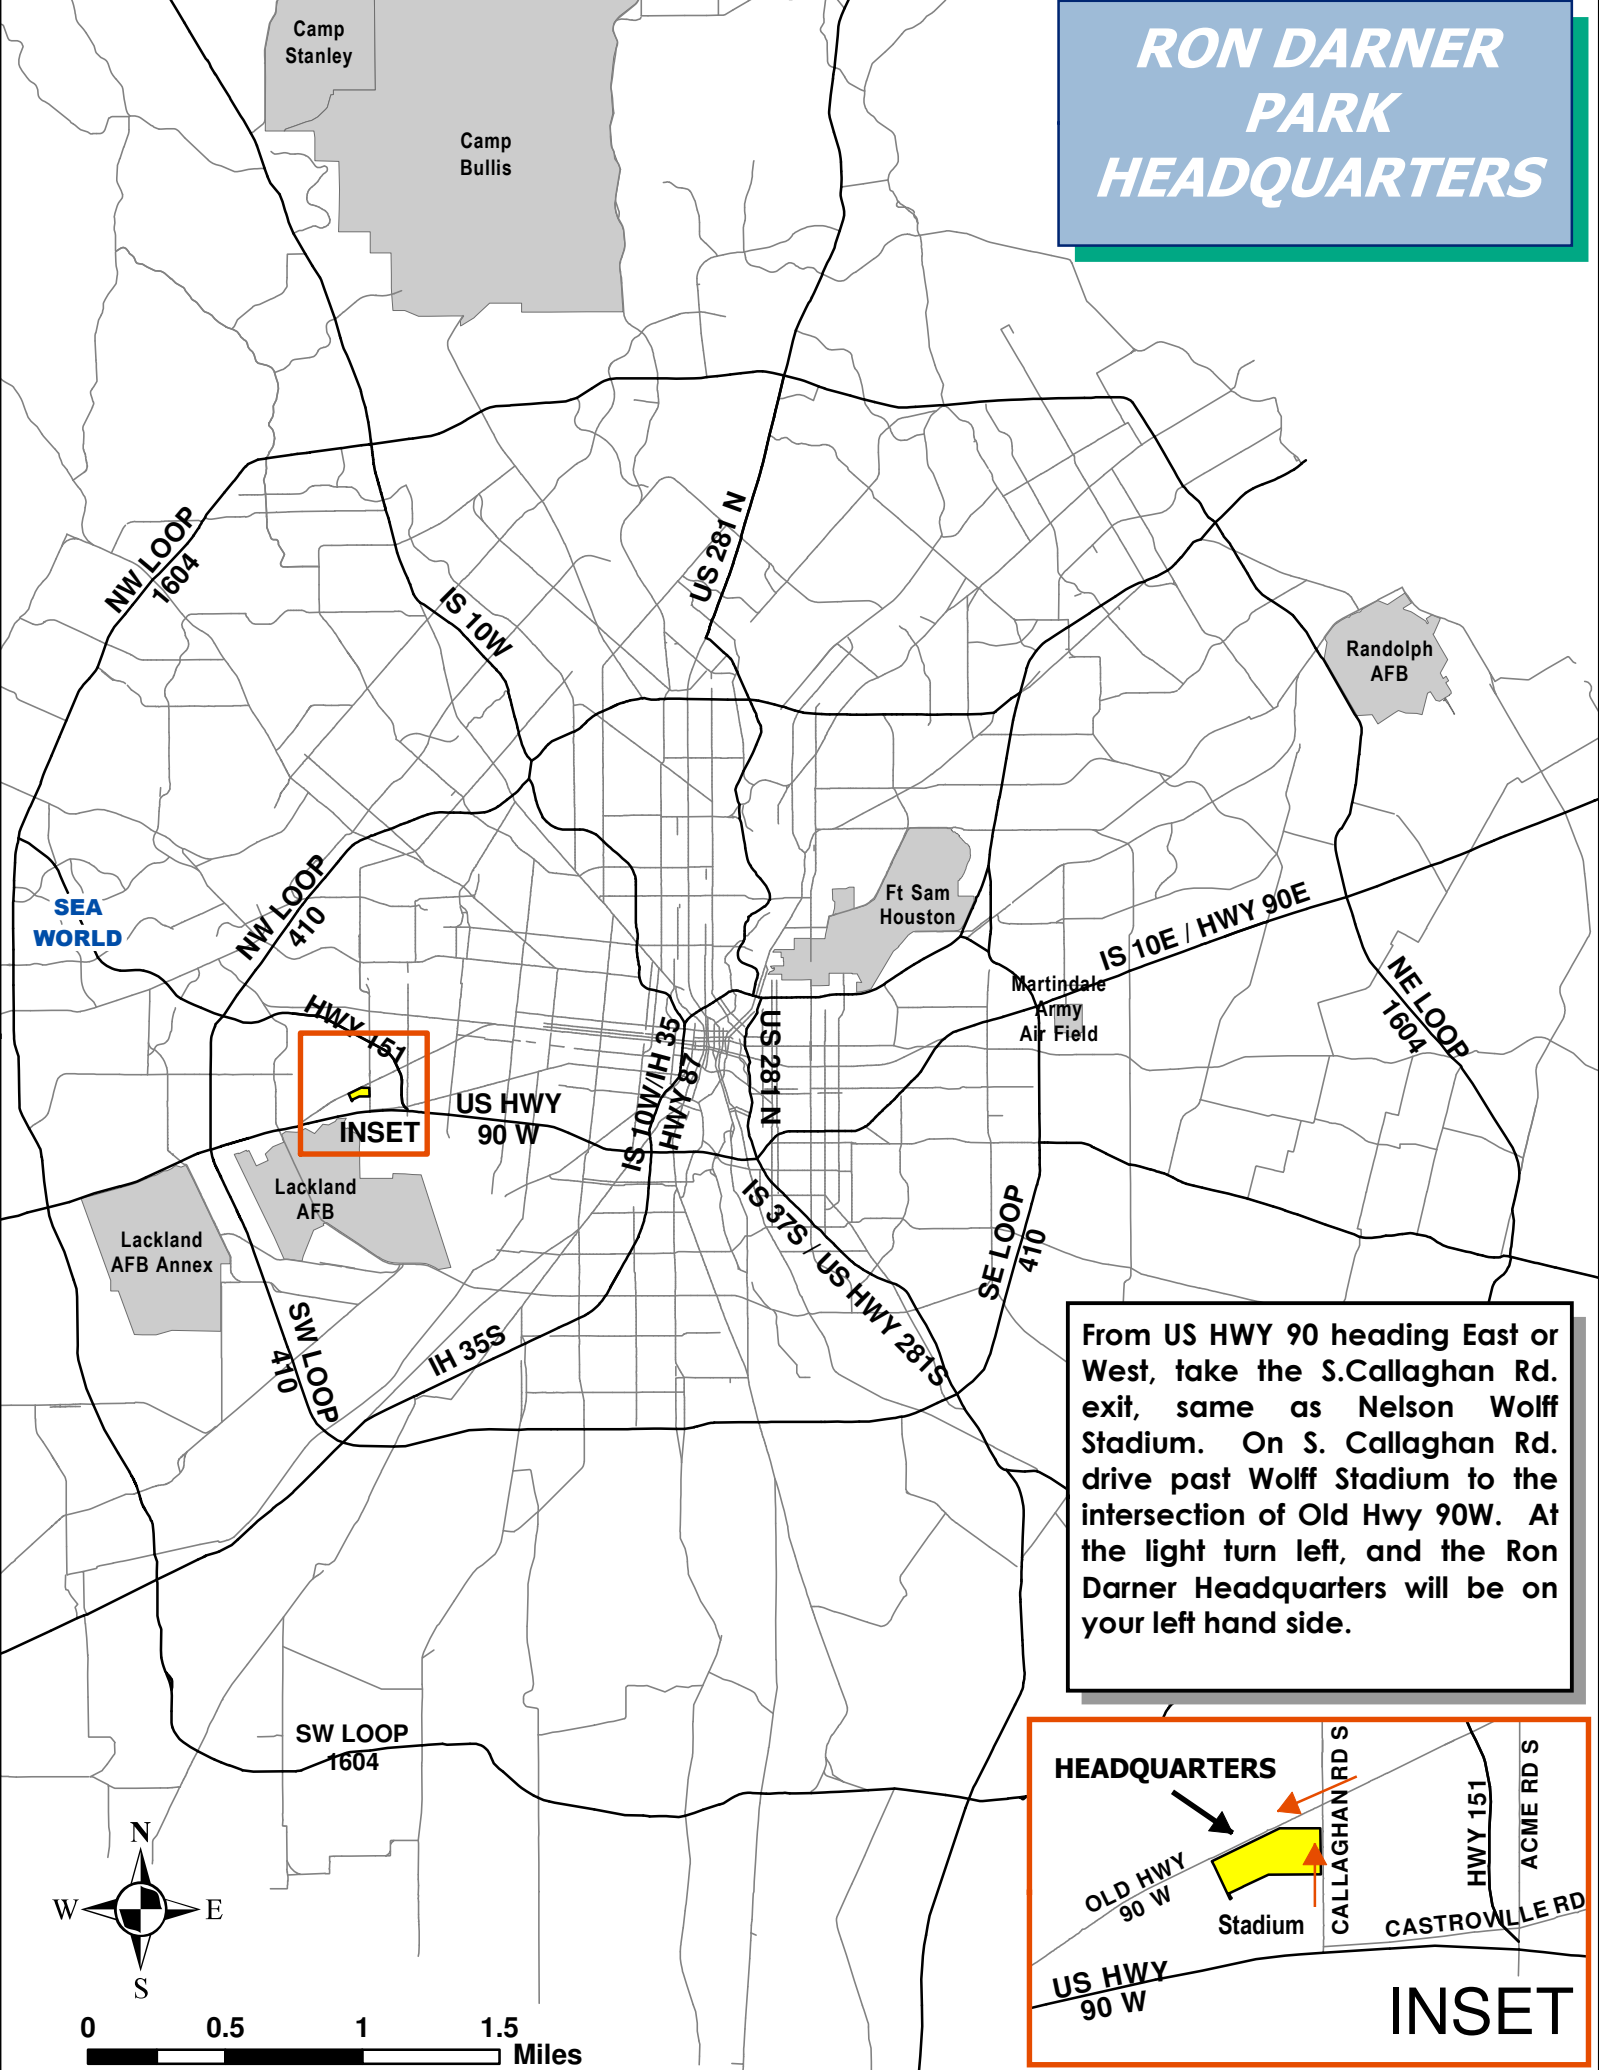

# RON DARNER PARK HEADQUARTERS

From US HWY 90 heading East or West, take the S.Callaghan Rd. exit, same as Nelson Wolff Stadium. On S. Callaghan Rd. drive past Wolff Stadium to the intersection of Old Hwy 90W. At the light turn left, and the Ron Darner Headquarters will be on your left hand side.